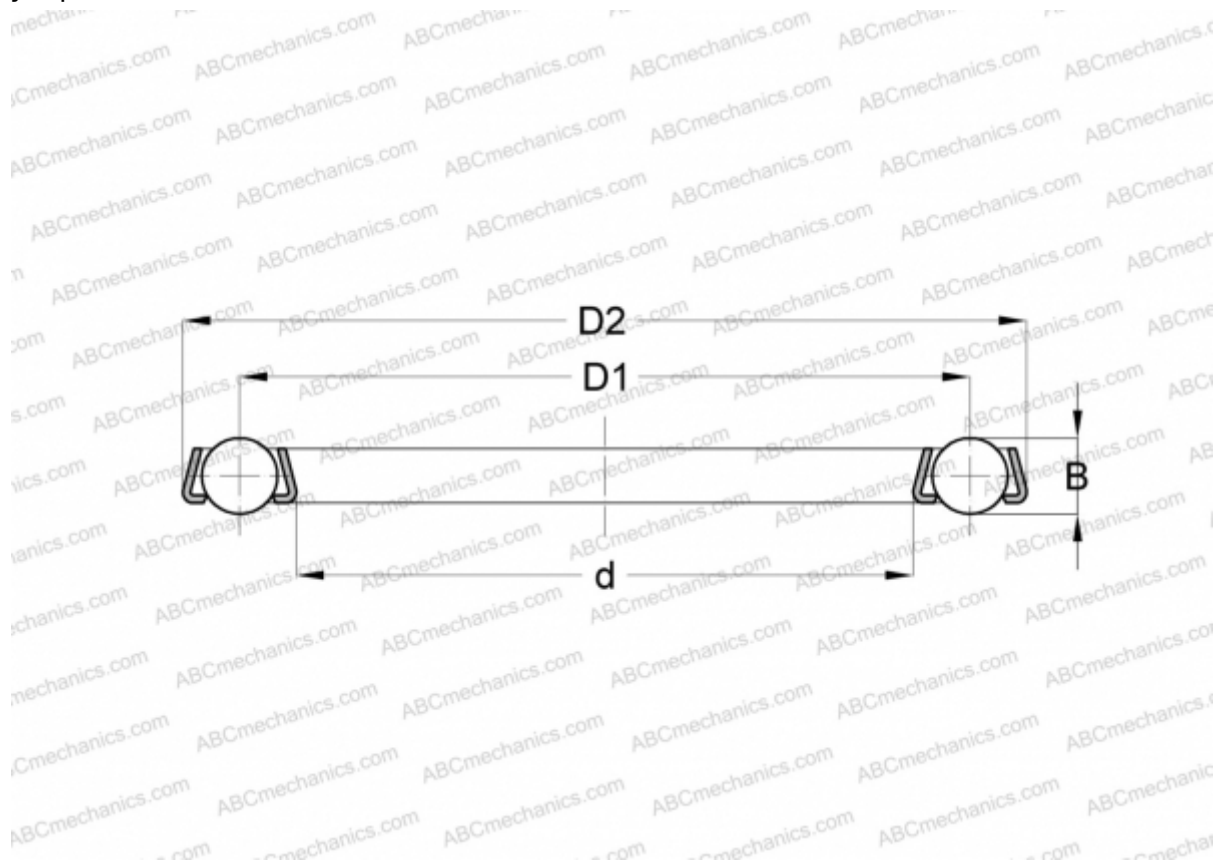

09XS28LKV INA

Thrust ball bearings

TYPE: Ball bearings, Thrust ball bearing, Single direction, Single direction, thrust ball and cage assembly, special series (INA)

Technical specification

DIMENSIONS, MM

d	25,273
D	44,704
D1	34,925
B	6,350

WEIGHT, KG 0,014

MANUFACTURER [INA](#)