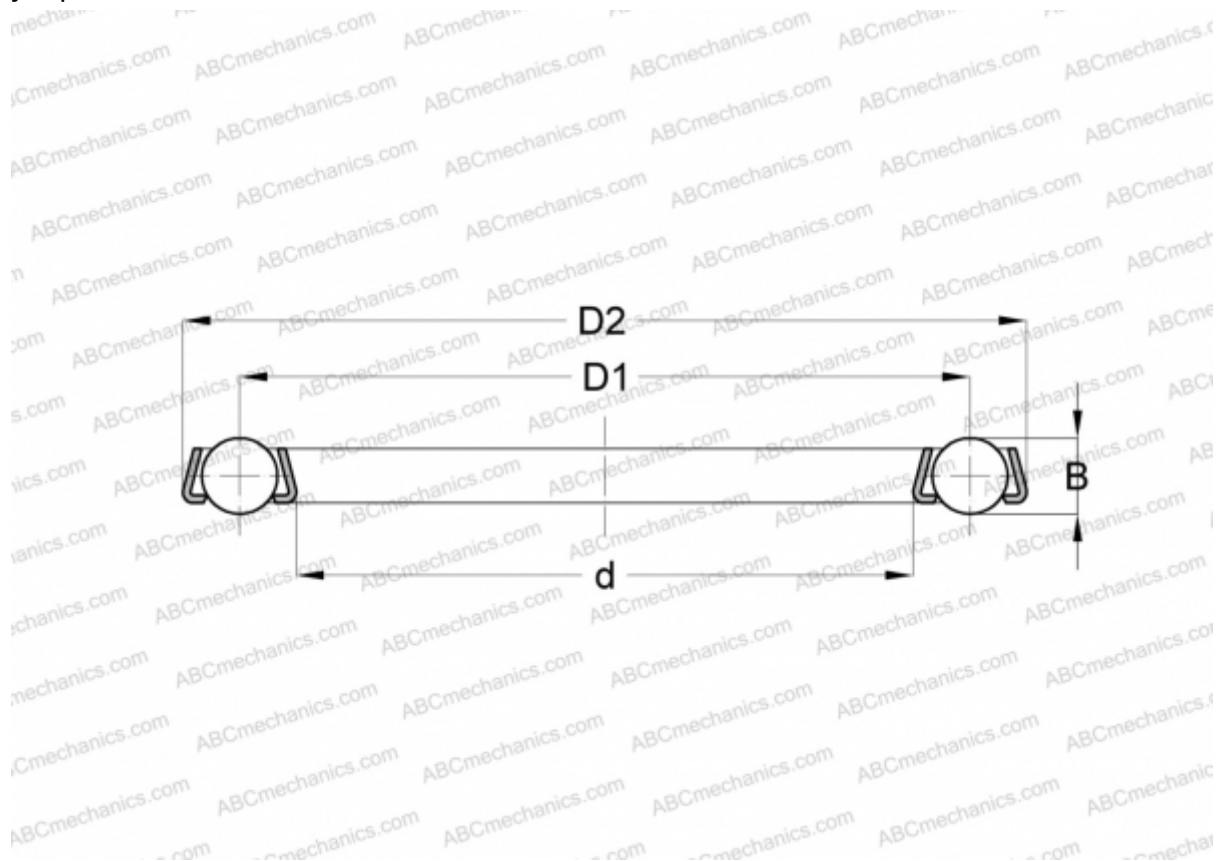

## 10J04 INA

Thrust ball bearings

TYPE: Ball bearings, Thrust ball bearing, Single direction, Single direction, thrust ball and cage assembly, special series (INA)

### Technical specification

#### DIMENSIONS, MM

d	26,920
D	42,800
D1	35,052
B	6,350

**WEIGHT, KG** 0,022

**MANUFACTURER** [INA](#)