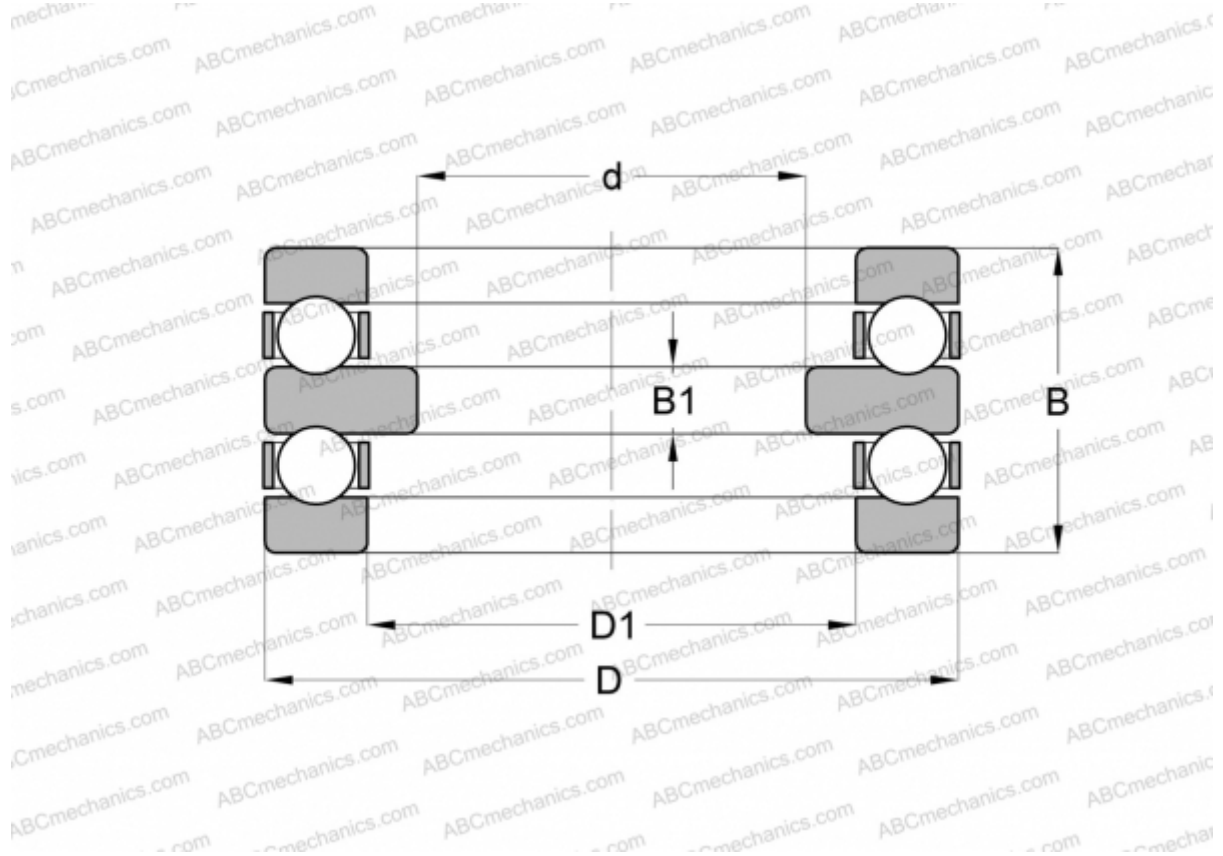

## 195X02 INA

Thrust ball bearings

TYPE: Ball bearings, Thrust ball bearing, Double direction, Separable, series 19

### Technical specification

#### DIMENSIONS, MM

|    |         |
|----|---------|
| d  | 495,300 |
| D  | 584,200 |
| D1 | 507,746 |
| B  | 50,800  |

**WEIGHT, KG** 23,455

**MANUFACTURER** [INA](#)