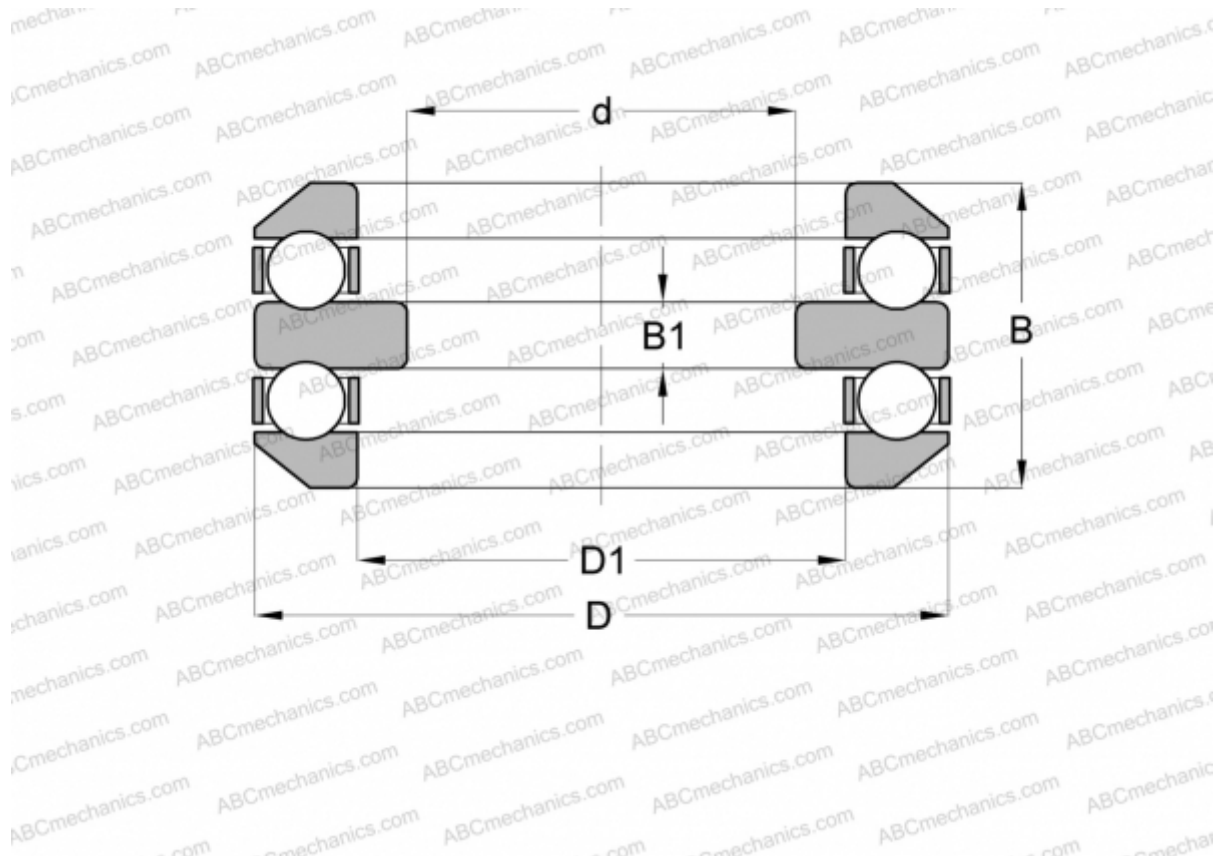

## 54205 FAG

Thrust ball bearings

TYPE: Ball bearings, Thrust ball bearing, Double direction, With spherical housing locating washer, separable

### Technical specification

#### DIMENSIONS, MM

d	20,000
D	47,000
D1	27,000
B	31,400
B1	7,000

**WEIGHT, KG** 0,221

**MANUFACTURER** [FAG](#)