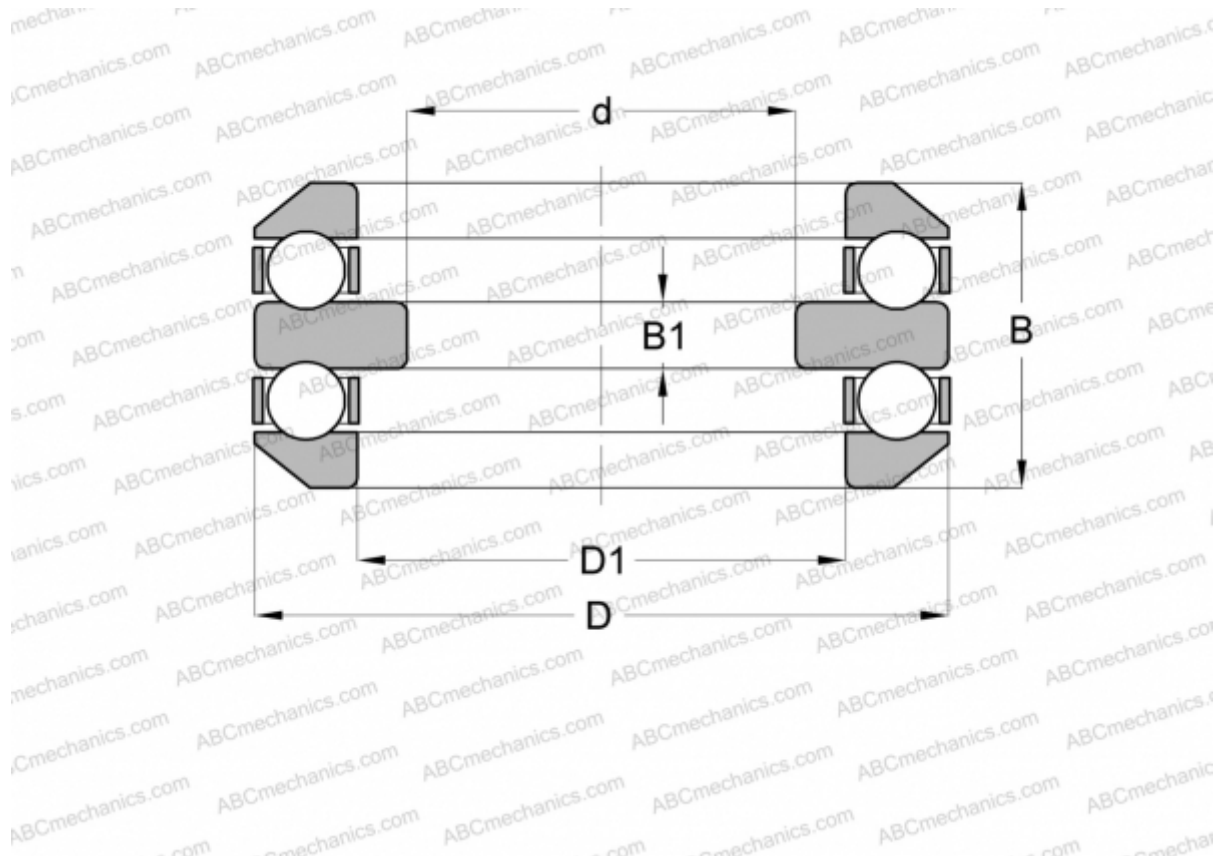

## 54206 FAG

Thrust ball bearings

TYPE: Ball bearings, Thrust ball bearing, Double direction, With spherical housing locating washer, separable

### Technical specification

#### DIMENSIONS, MM

d	25,000
D	52,000
D1	32,000
B	32,600
B1	7,000

**WEIGHT, KG** 0,269

**MANUFACTURER** [FAG](#)