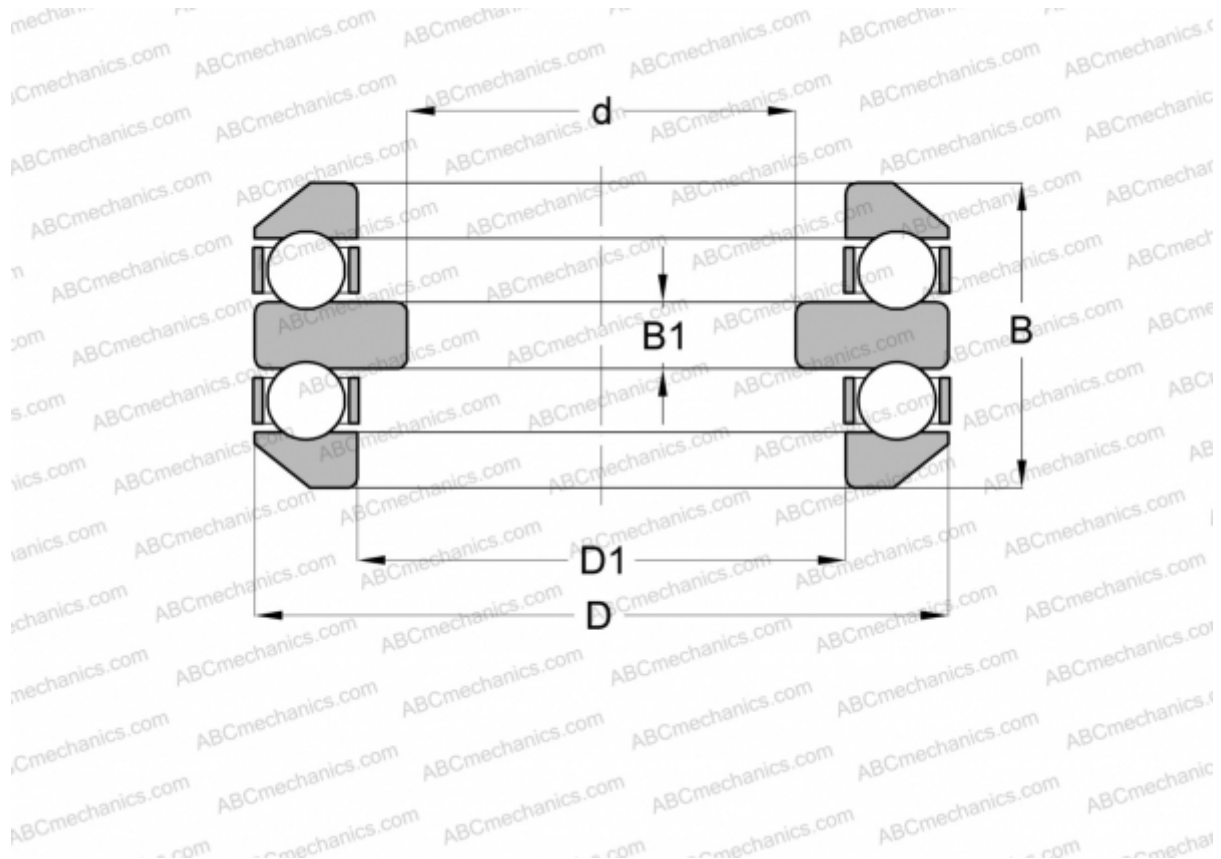

54209 FAG

Thrust ball bearings

TYPE: Ball bearings, Thrust ball bearing, Double direction, With spherical housing locating washer, separable

Technical specification

DIMENSIONS, MM

d	35,000
D	73,000
D1	47,000
B	39,600
B1	9,000

WEIGHT, KG 0,537

MANUFACTURER [FAG](#)