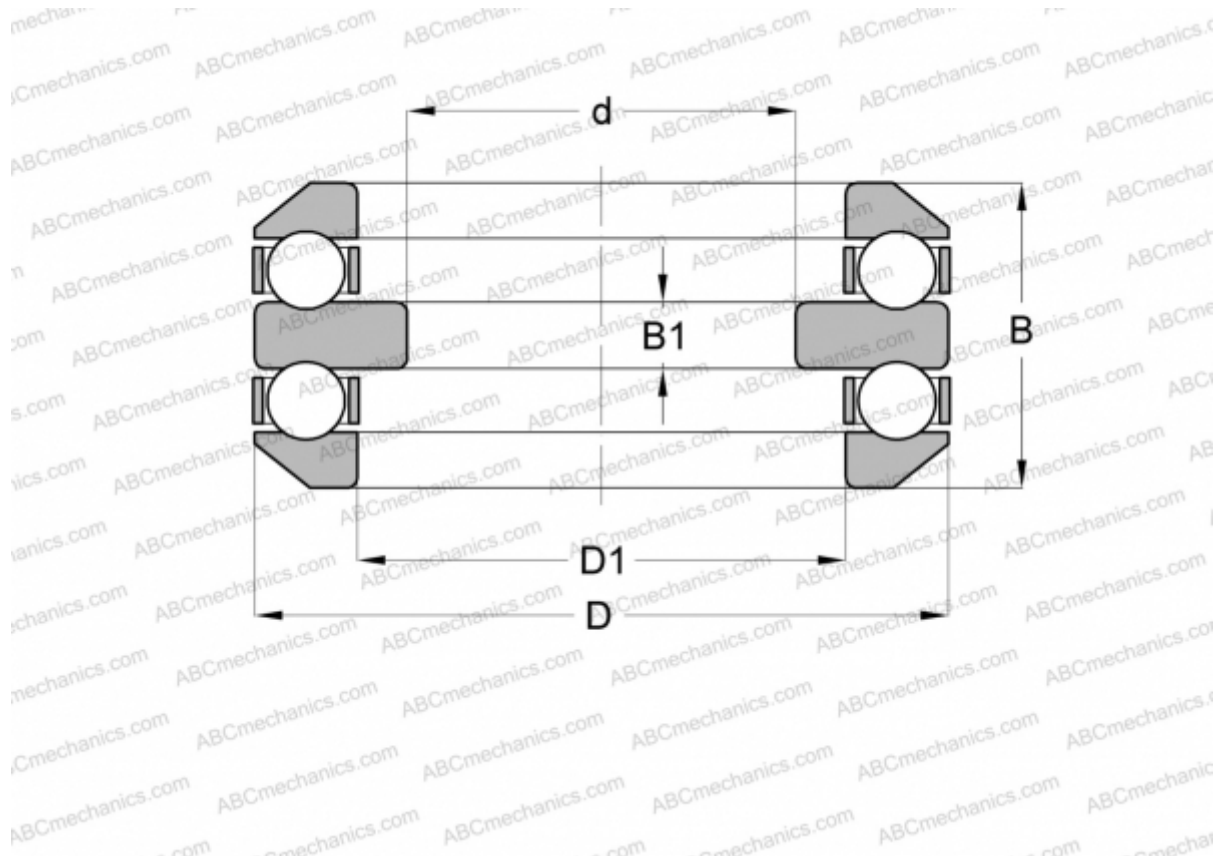

## 54210 FAG

Thrust ball bearings

TYPE: Ball bearings, Thrust ball bearing, Double direction, With spherical housing locating washer, separable

### Technical specification

#### DIMENSIONS, MM

d	40,000
D	78,000
D1	52,000
B	42,000
B1	9,000

**WEIGHT, KG** 0,625

**MANUFACTURER** [FAG](#)