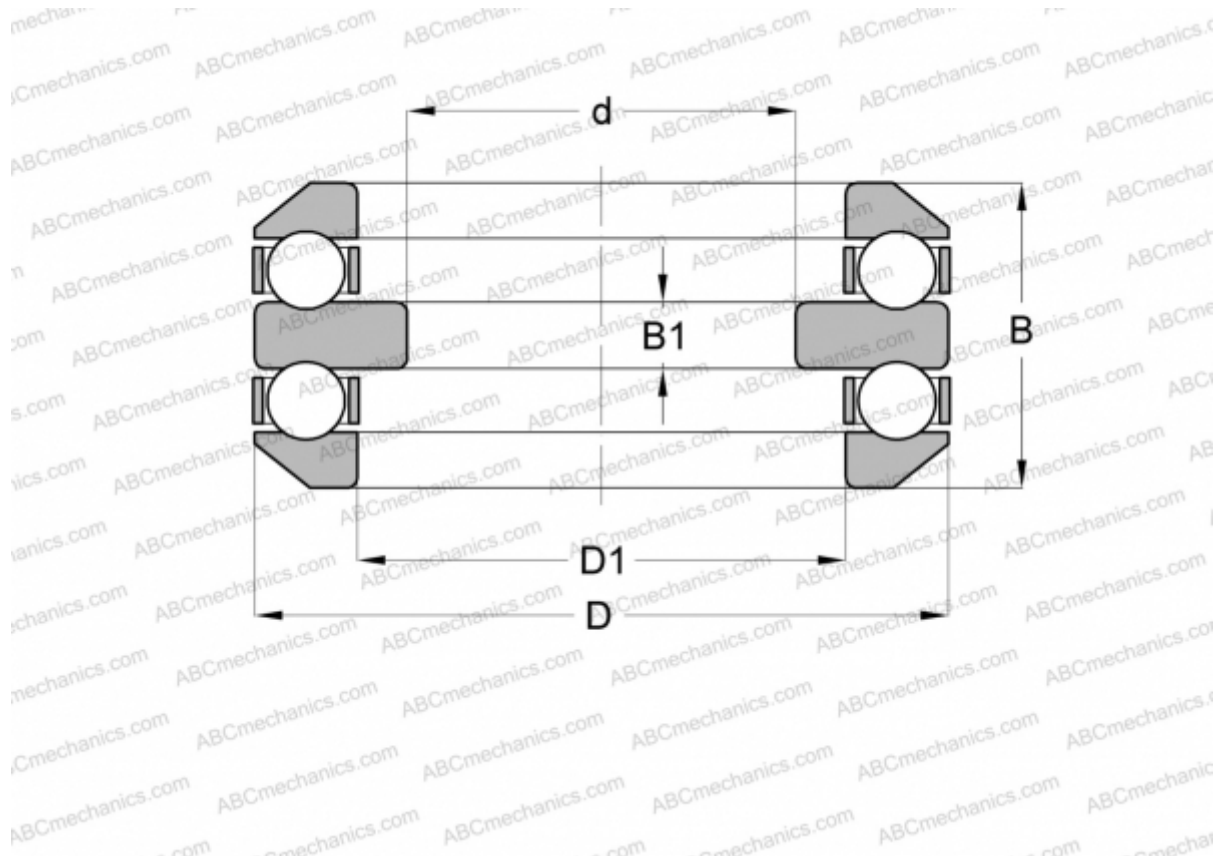

54211 FAG

Thrust ball bearings

TYPE: Ball bearings, Thrust ball bearing, Double direction, With spherical housing locating washer, separable

Technical specification

DIMENSIONS, MM

d	45,000
D	90,000
D1	57,000
B	49,600
B1	10,000

WEIGHT, KG 1,020

MANUFACTURER [FAG](#)