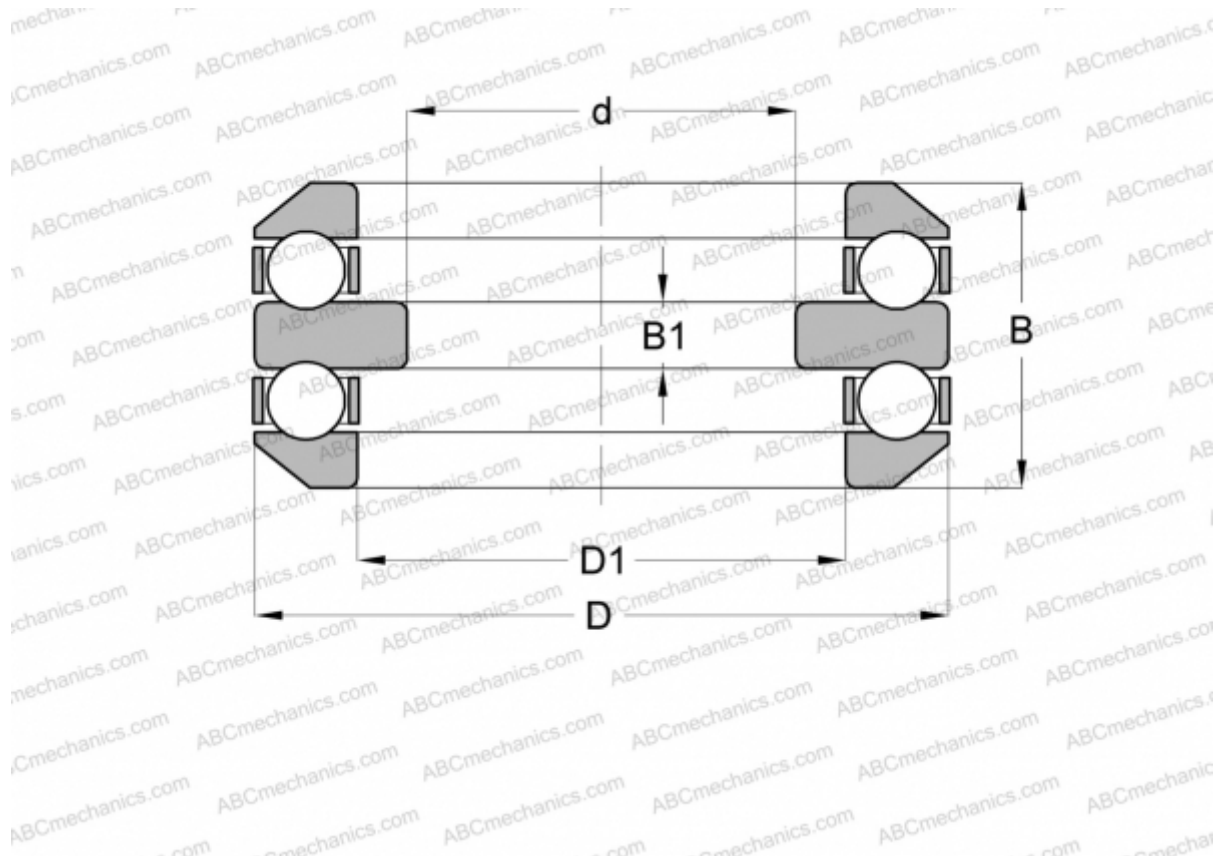

54212 FAG

Thrust ball bearings

TYPE: Ball bearings, Thrust ball bearing, Double direction, With spherical housing locating washer, separable

Technical specification

DIMENSIONS, MM

d	50,000
D	95,000
D1	62,000
B	50,000
B1	10,000

WEIGHT, KG 1,170

MANUFACTURER [FAG](#)