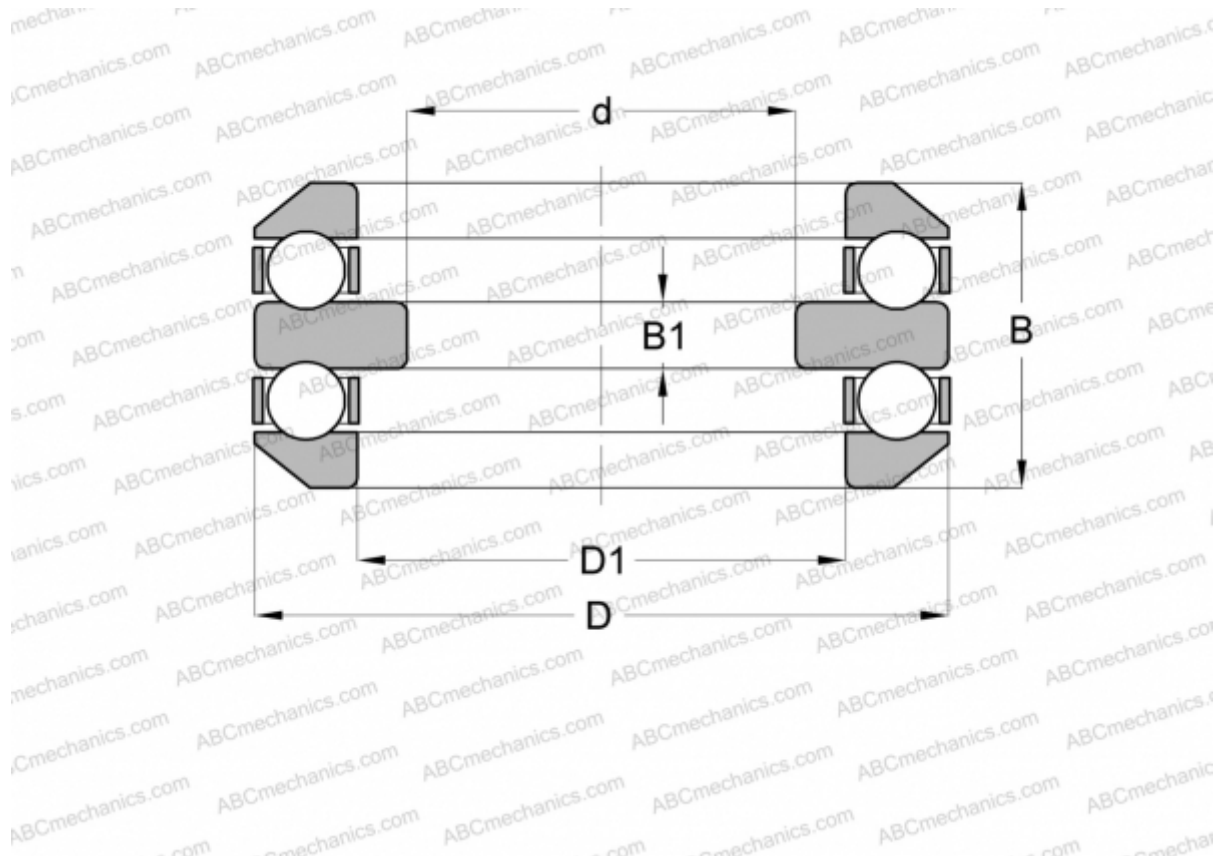

54213 FAG

Thrust ball bearings

TYPE: Ball bearings, Thrust ball bearing, Double direction, With spherical housing locating washer, separable

Technical specification

DIMENSIONS, MM

d	55,000
D	100,000
D1	67,000
B	50,400
B1	10,000

WEIGHT, KG 1,530

MANUFACTURER [FAG](#)