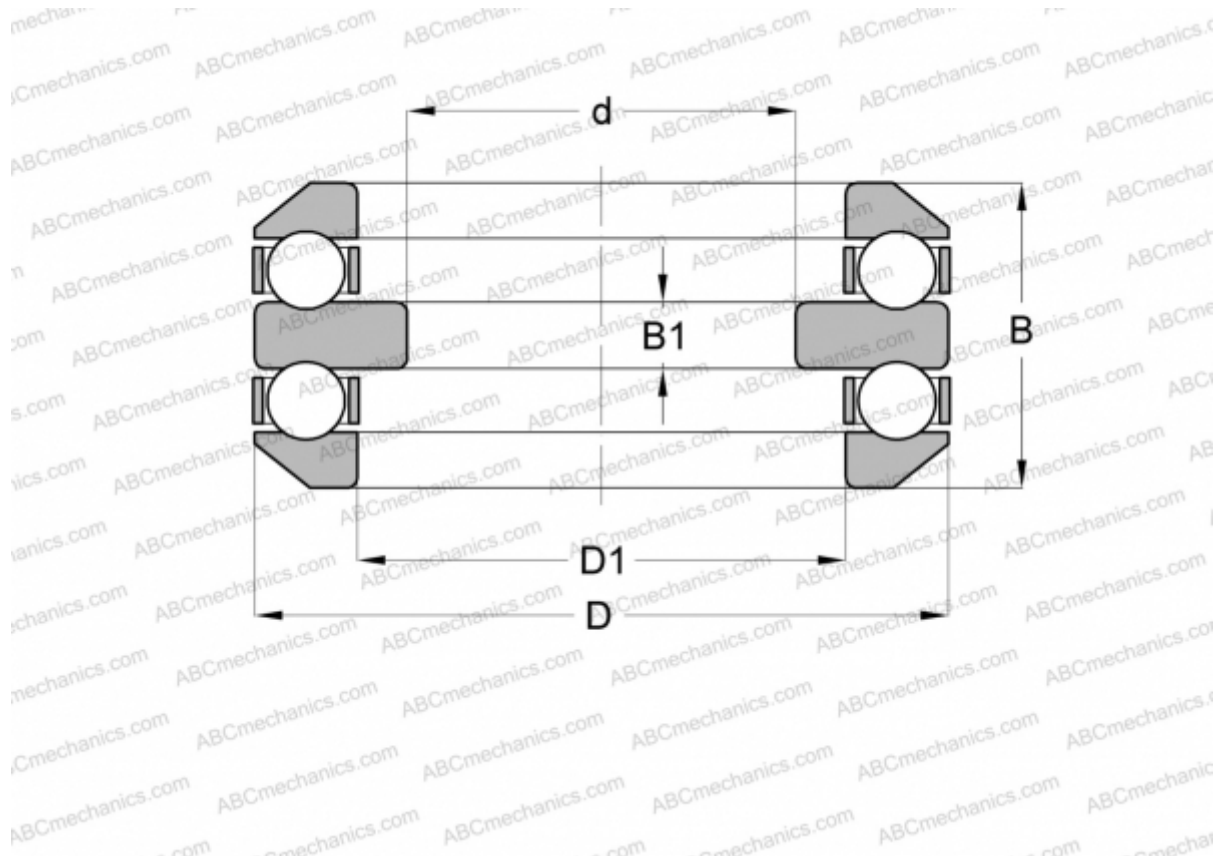

## 54214 FAG

Thrust ball bearings

TYPE: Ball bearings, Thrust ball bearing, Double direction, With spherical housing locating washer, separable

### Technical specification

#### DIMENSIONS, MM

d	55,000
D	105,000
D1	72,000
B	50,600
B1	10,000

**WEIGHT, KG** 1,460

**MANUFACTURER** [FAG](#)