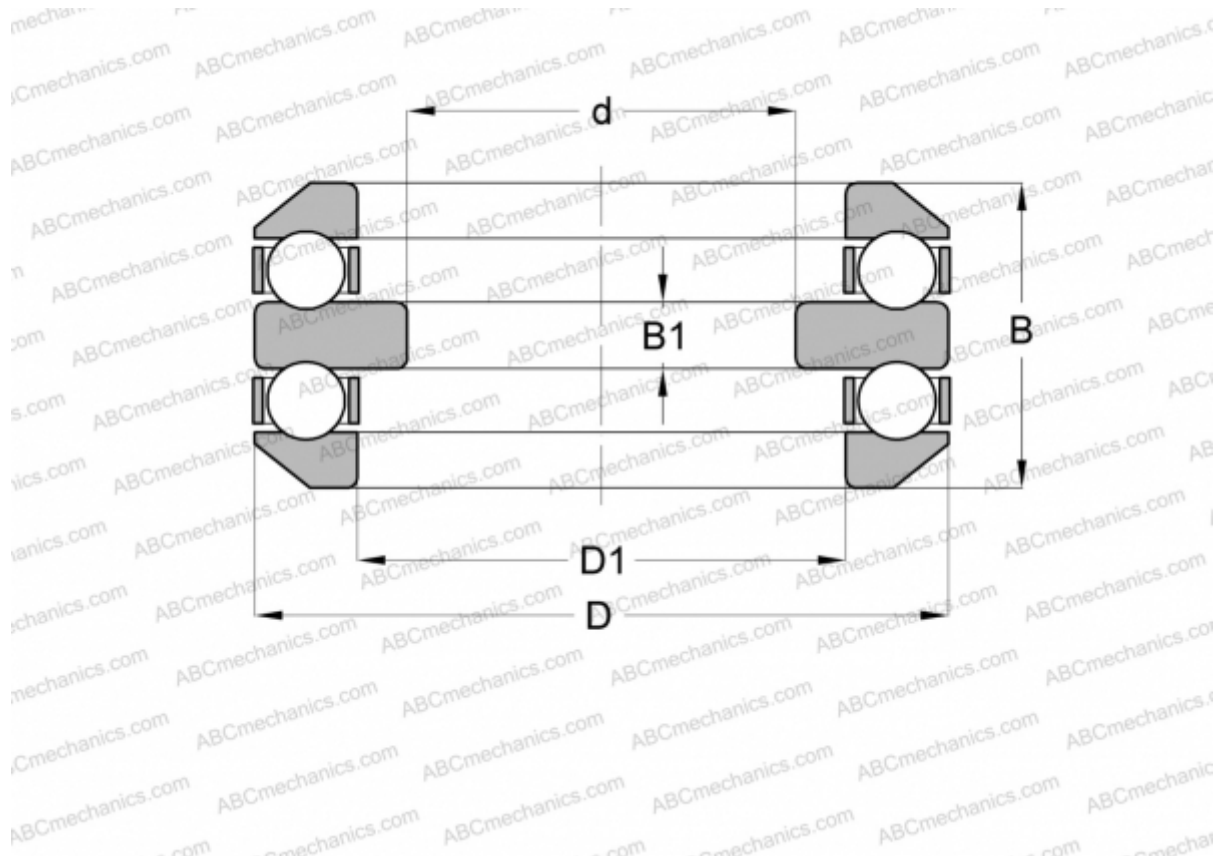

54215 FAG

Thrust ball bearings

TYPE: Ball bearings, Thrust ball bearing, Double direction, With spherical housing locating washer, separable

Technical specification

DIMENSIONS, MM

d	60,000
D	110,000
D1	77,000
B	49,600
B1	10,000

WEIGHT, KG 1,870

MANUFACTURER [FAG](#)