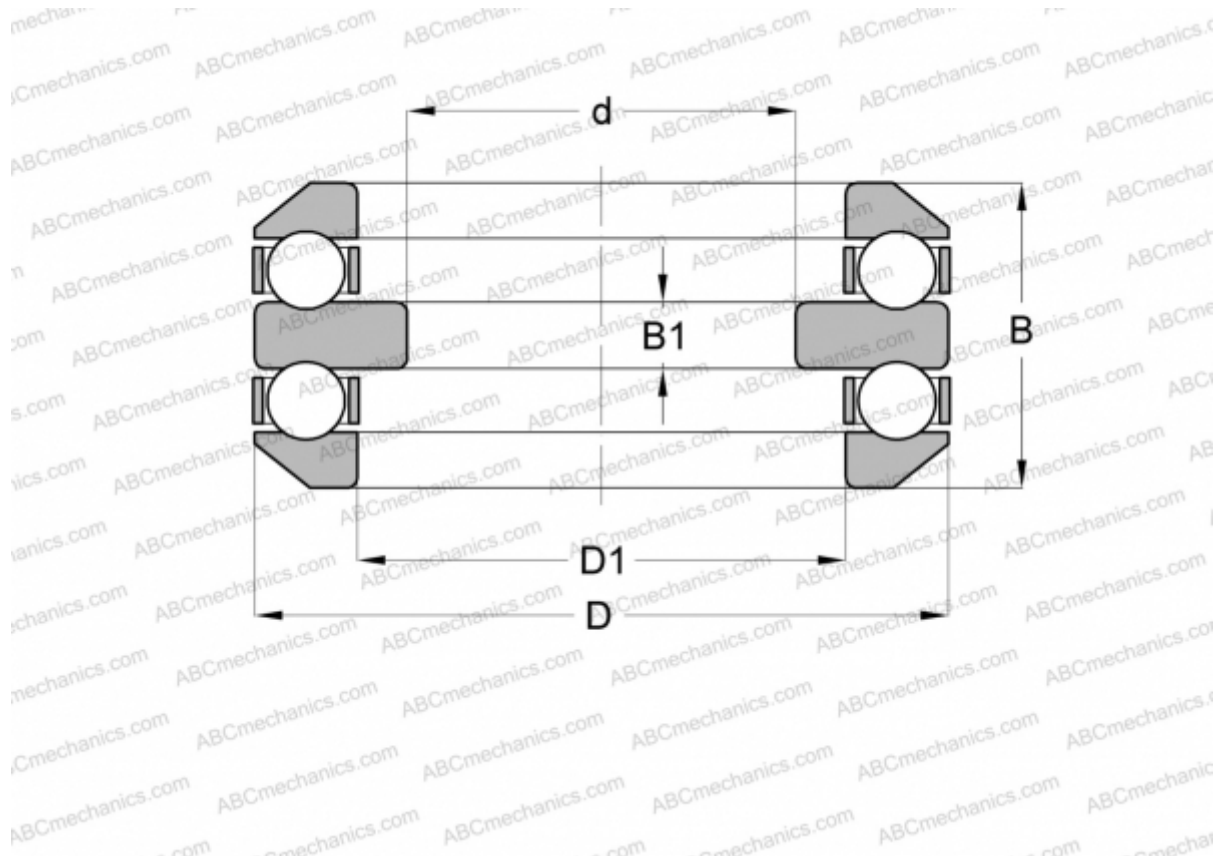

## 54216 FAG

Thrust ball bearings

TYPE: Ball bearings, Thrust ball bearing, Double direction, With spherical housing locating washer, separable

### Technical specification

#### DIMENSIONS, MM

d	65,000
D	115,000
D1	82,000
B	51,000
B1	10,000

**WEIGHT, KG** 1,600

**MANUFACTURER** [FAG](#)