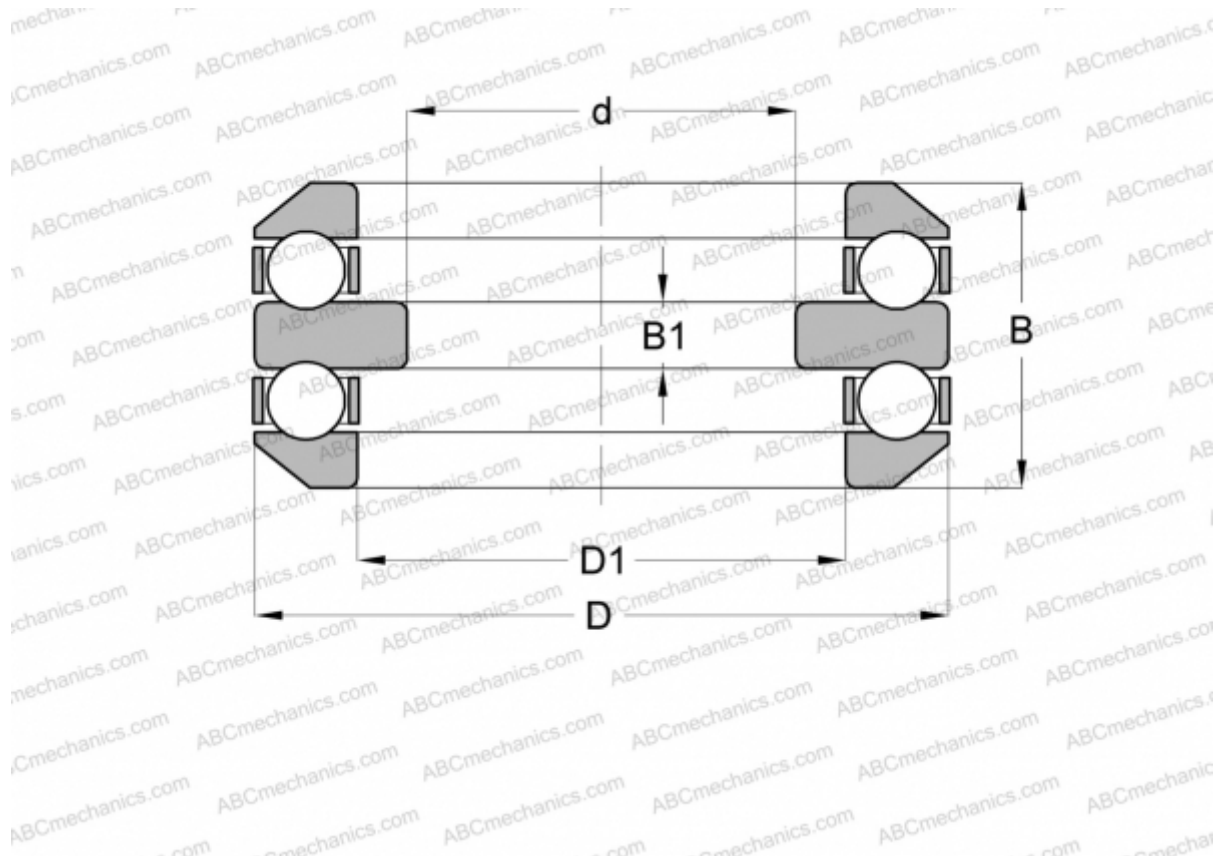

54217 FAG

Thrust ball bearings

TYPE: Ball bearings, Thrust ball bearing, Double direction, With spherical housing locating washer, separable

Technical specification

DIMENSIONS, MM

d	70,000
D	125,000
D1	88,000
B	59,200
B1	12,000

WEIGHT, KG 2,250

MANUFACTURER [FAG](#)