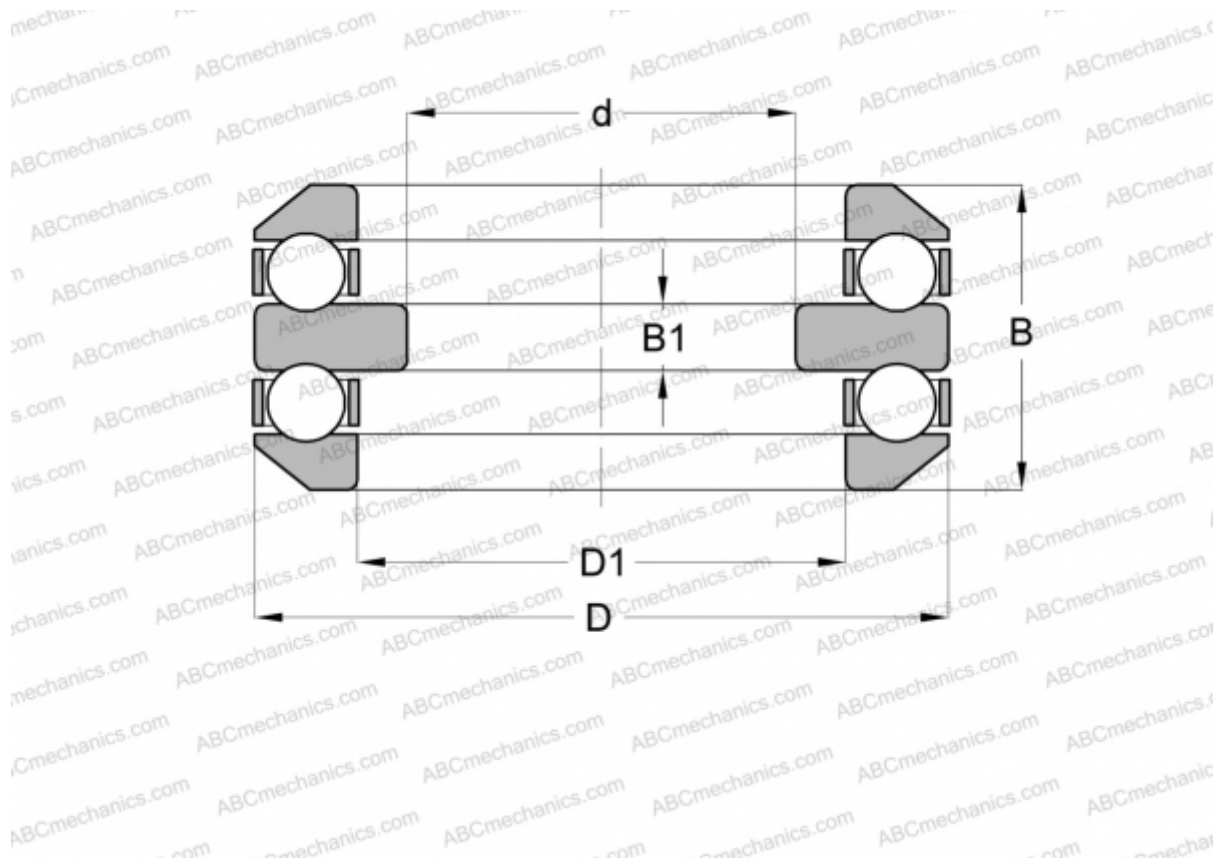

54218 FAG

Thrust ball bearings

TYPE: Ball bearings, Thrust ball bearing, Double direction, With spherical housing locating washer, separable

Technical specification

DIMENSIONS, MM

d	75,000
D	135,000
D1	93,000
B	69,000
B1	14,000

WEIGHT, KG 3,110

MANUFACTURER [FAG](#)