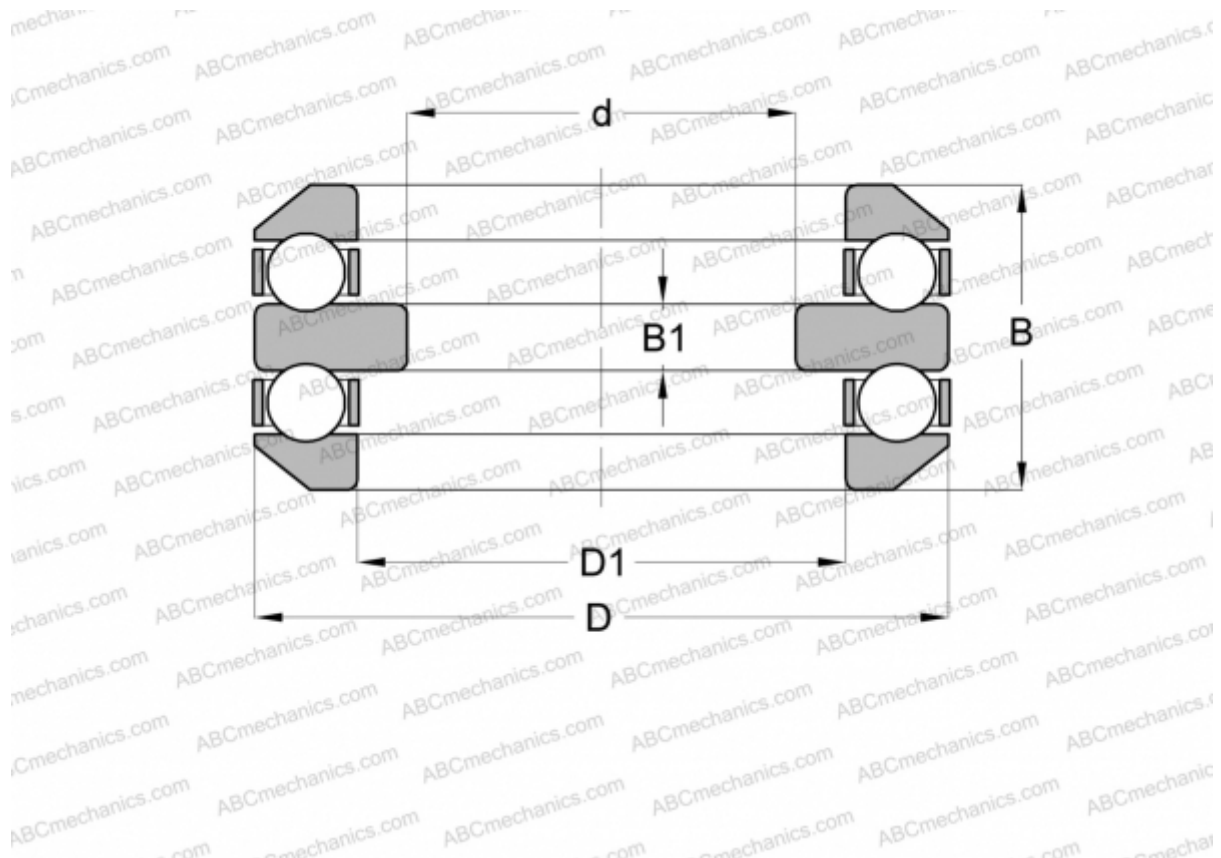

54220 FAG

Thrust ball bearings

TYPE: Ball bearings, Thrust ball bearing, Double direction, With spherical housing locating washer, separable

Technical specification

DIMENSIONS, MM

d	85,000
D	150,000
D1	103,000
B	72,800
B1	15,000

WEIGHT, KG 3,870

MANUFACTURER [FAG](#)