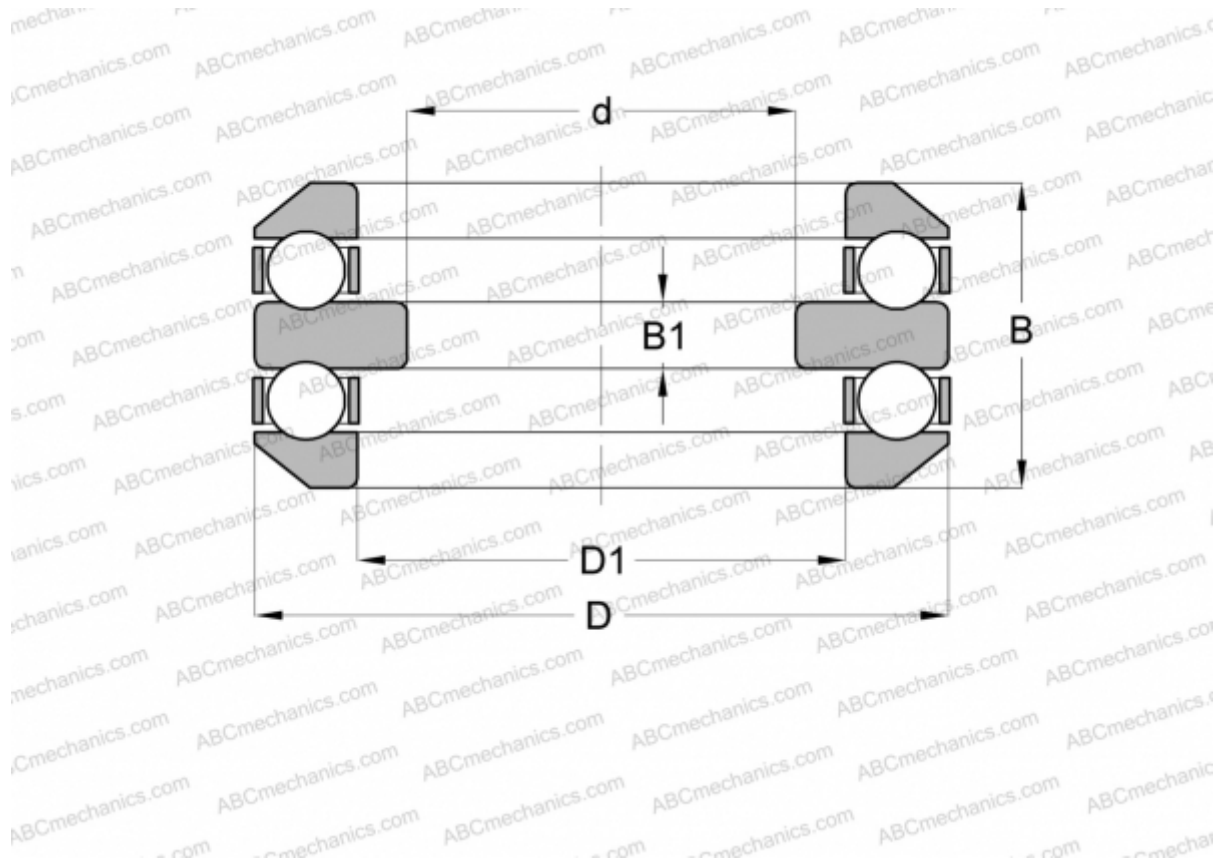

54222 FAG

Thrust ball bearings

TYPE: Ball bearings, Thrust ball bearing, Double direction, With spherical housing locating washer, separable

Technical specification

DIMENSIONS, MM

d	95,000
D	160,000
D1	113,000
B	71,400
B1	15,000

WEIGHT, KG 4,550

MANUFACTURER [FAG](#)