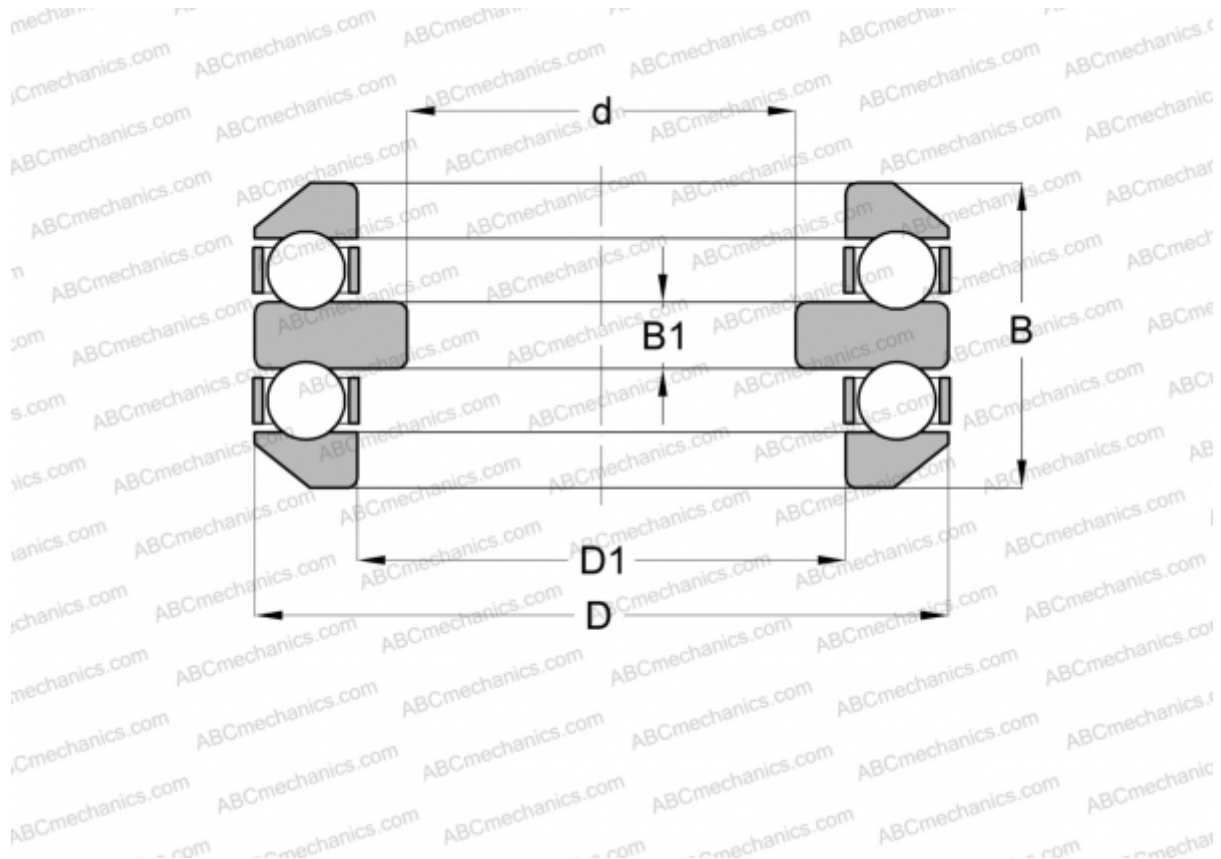

54224 FAG

Thrust ball bearings

TYPE: Ball bearings, Thrust ball bearing, Double direction, With spherical housing locating washer, separable

Technical specification

DIMENSIONS, MM

d	100,000
D	170,000
D1	123,000
B	71,600
B1	15,000

WEIGHT, KG 4,658

MANUFACTURER [FAG](#)