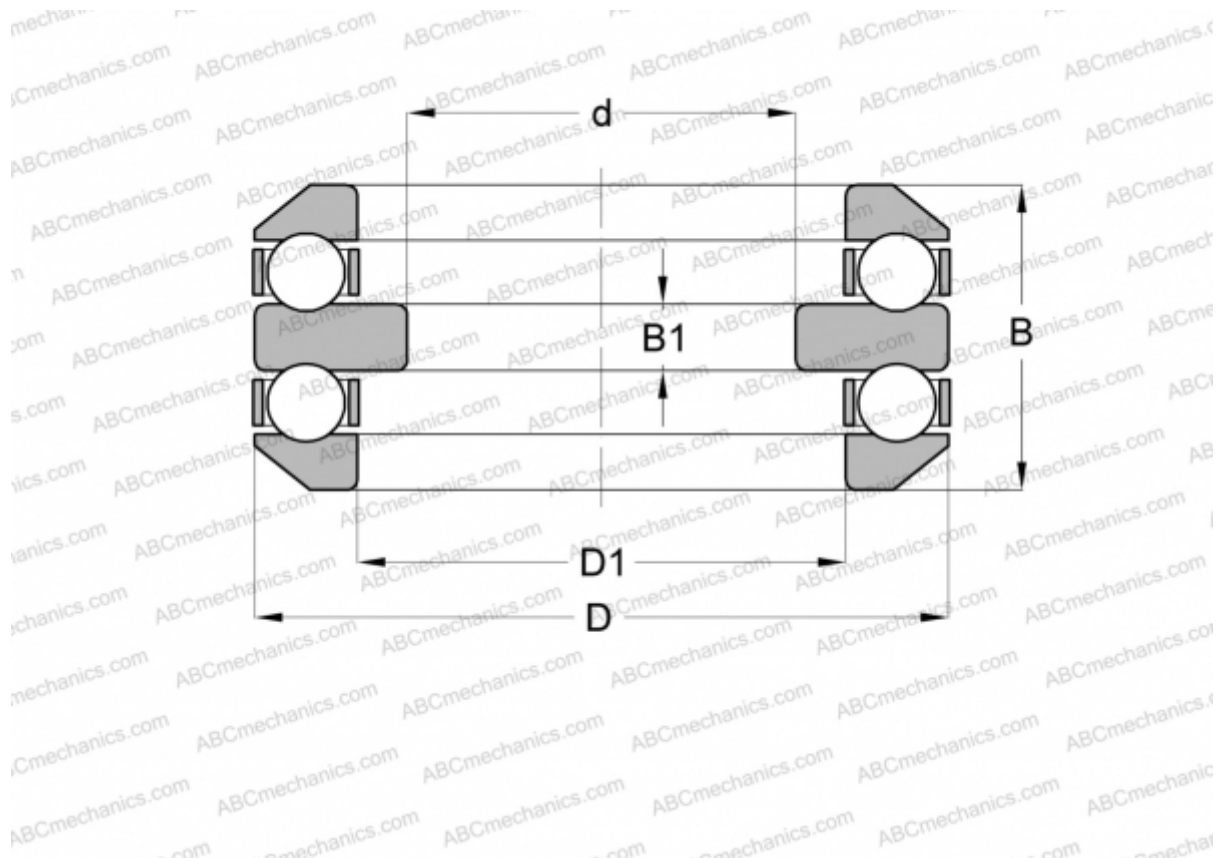

54226 FAG

Thrust ball bearings

TYPE: Ball bearings, Thrust ball bearing, Double direction, With spherical housing locating washer, separable

Technical specification

DIMENSIONS, MM

| | |
|----|---------|
| d | 110,000 |
| D | 190,000 |
| D1 | 133,000 |
| B | 85,800 |
| B1 | 18,000 |

WEIGHT, KG 7,510

MANUFACTURER [FAG](#)