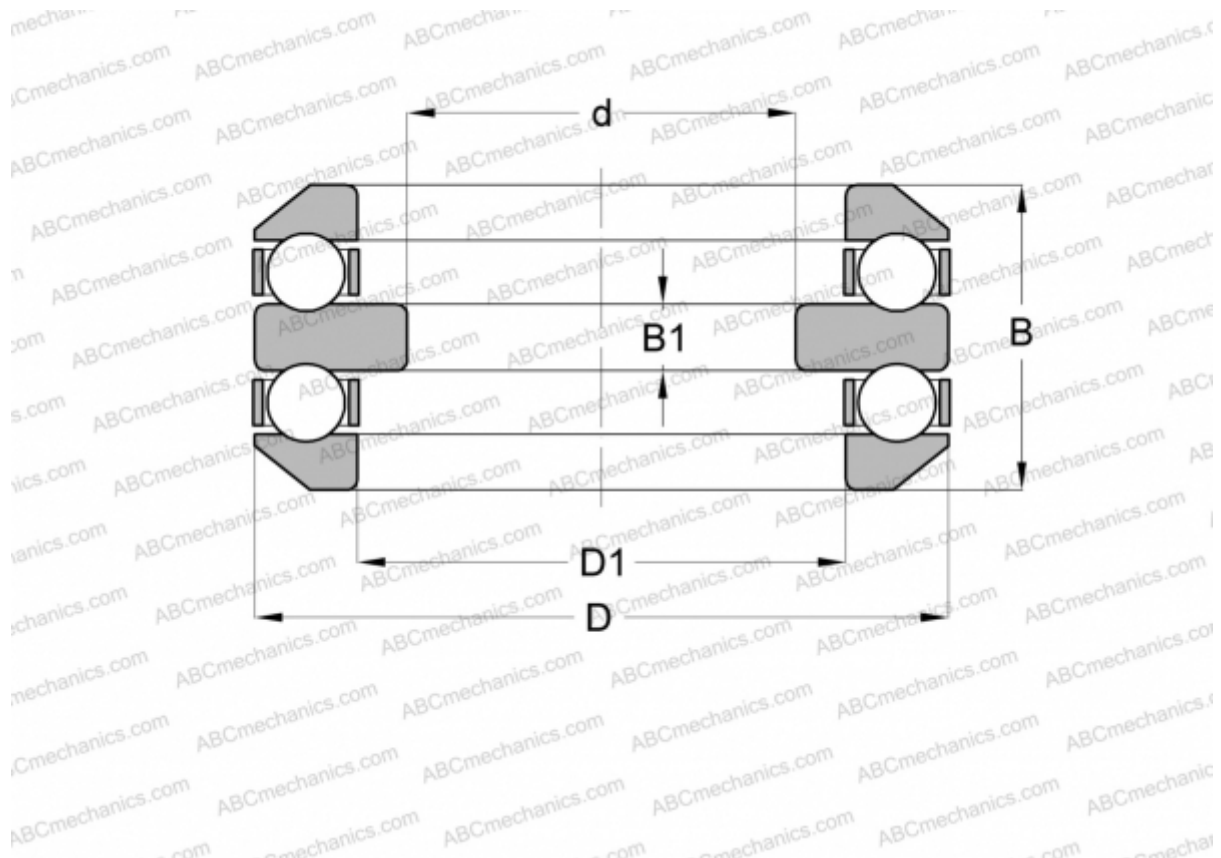

54228 FAG

Thrust ball bearings

TYPE: Ball bearings, Thrust ball bearing, Double direction, With spherical housing locating washer, separable

Technical specification

DIMENSIONS, MM

d	120,000
D	200,000
D1	143,000
B	86,200
B1	18,000

WEIGHT, KG 8,790

MANUFACTURER [FAG](#)