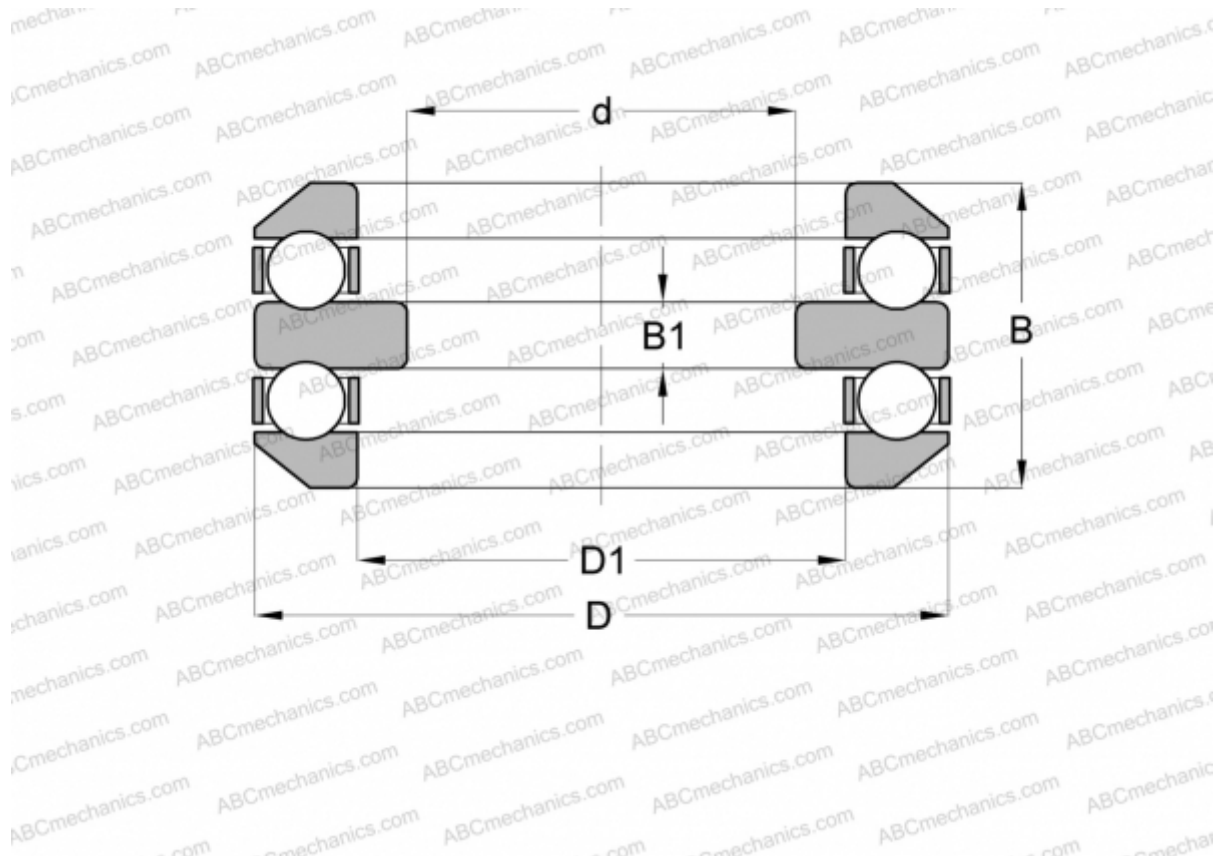

54230-MP FAG

Thrust ball bearings

TYPE: Ball bearings, Thrust ball bearing, Double direction, With spherical housing locating washer, separable

Technical specification

DIMENSIONS, MM

d	130,000
D	215,000
D1	153,000
B	95,600
B1	20,000

WEIGHT, KG 10,410

MANUFACTURER [FAG](#)