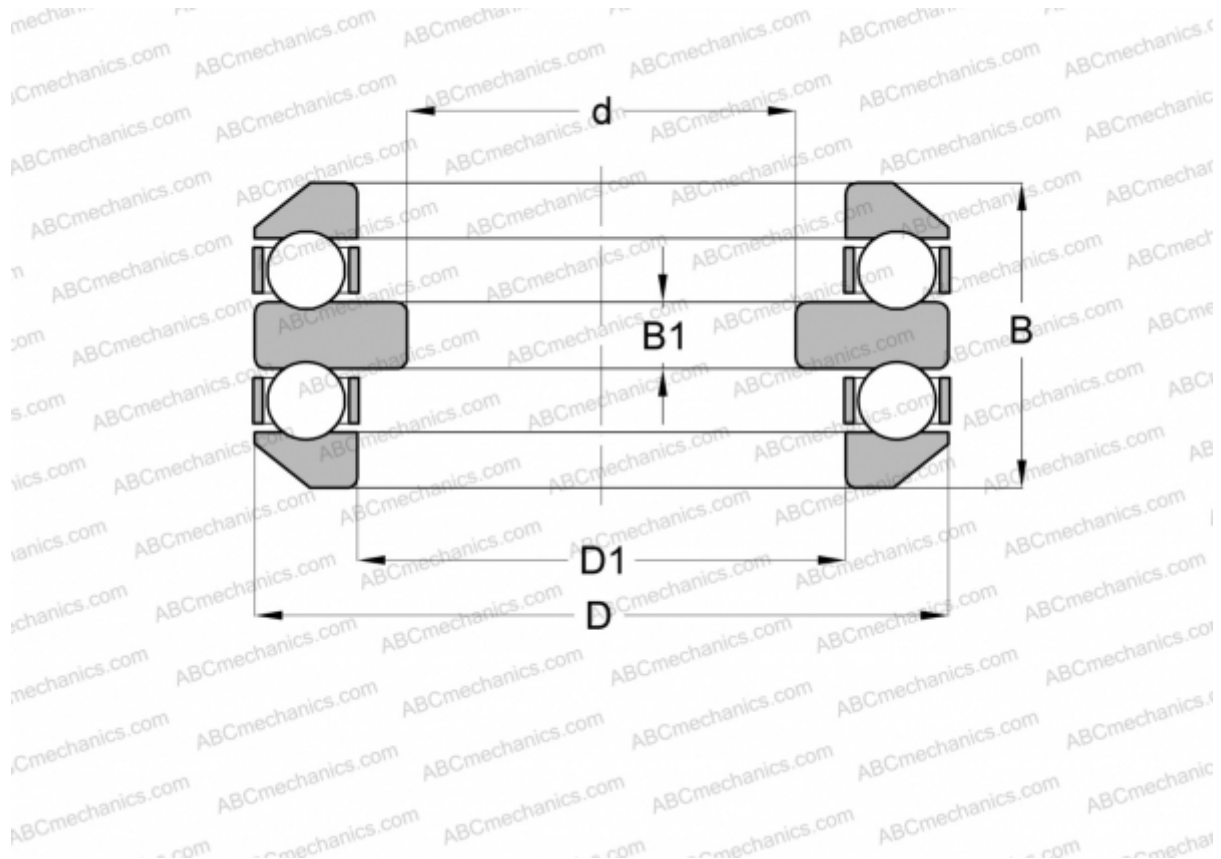

54232-MP FAG

Thrust ball bearings

TYPE: Ball bearings, Thrust ball bearing, Double direction, With spherical housing locating washer, separable

Technical specification

DIMENSIONS, MM

d	140,000
D	225,000
D1	163,000
B	97,400
B1	20,000

WEIGHT, KG 11,190

MANUFACTURER [FAG](#)