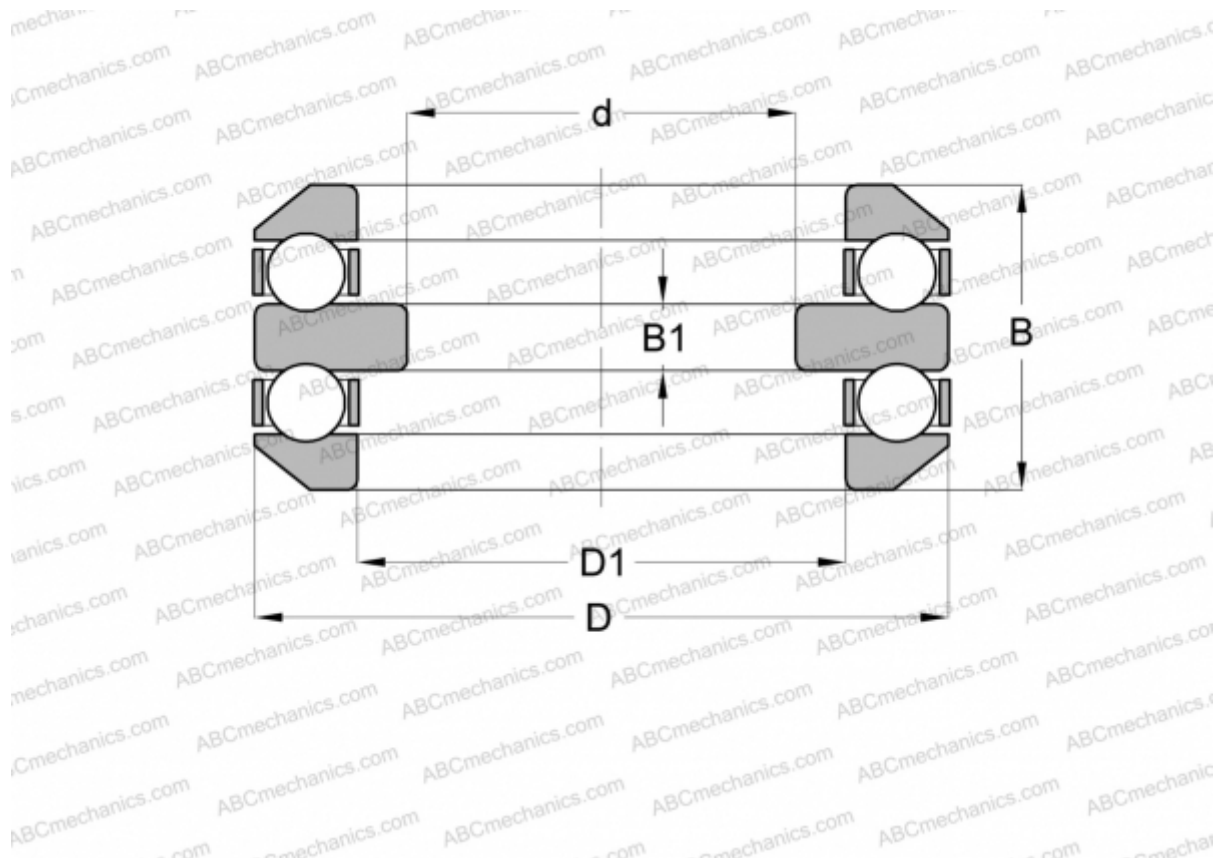

54234-MP FAG

Thrust ball bearings

TYPE: Ball bearings, Thrust ball bearing, Double direction, With spherical housing locating washer, separable

Technical specification

DIMENSIONS, MM

d	150,000
D	240,000
D1	173,000
B	104,400
B1	21,000

WEIGHT, KG 13,590

MANUFACTURER [FAG](#)