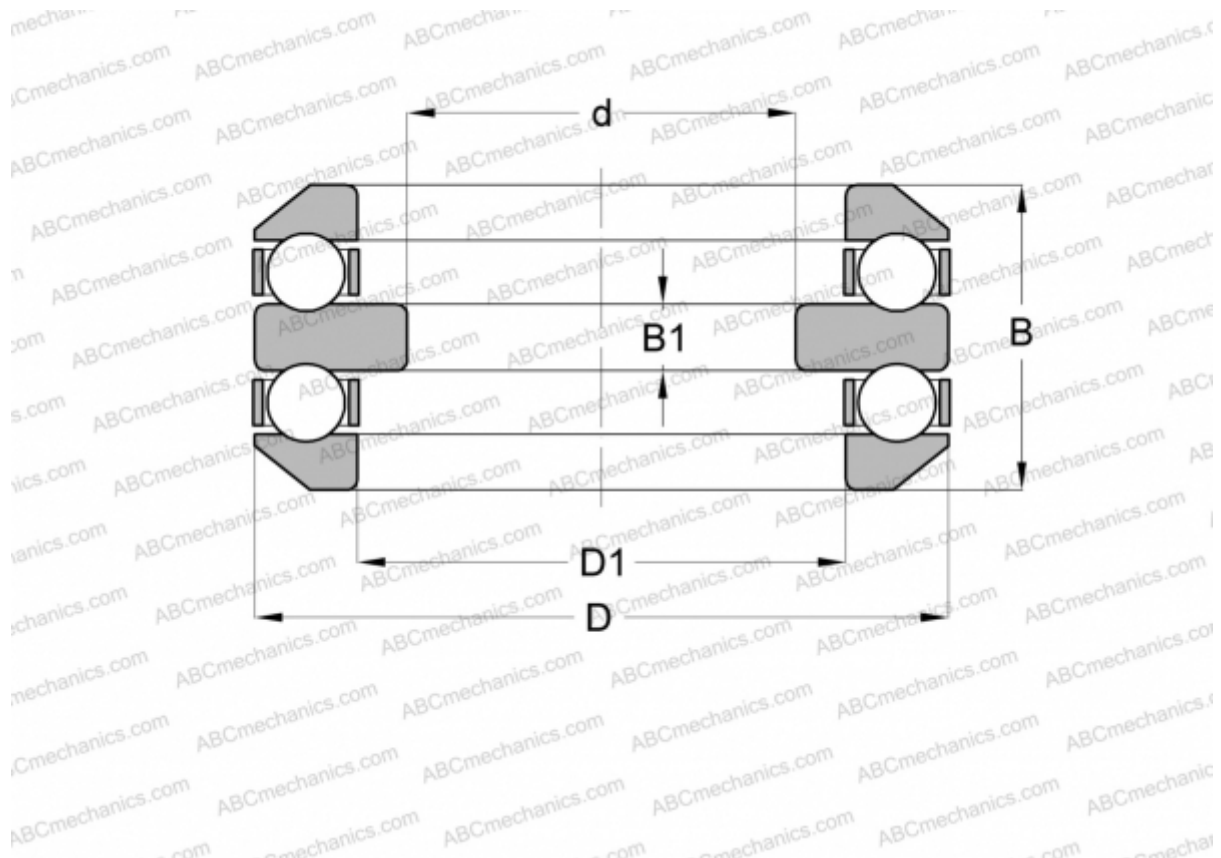

## 54236-MP FAG

Thrust ball bearings

TYPE: Ball bearings, Thrust ball bearing, Double direction, With spherical housing locating washer, separable

### Technical specification

#### DIMENSIONS, MM

d	150,000
D	250,000
D1	183,000
B	102,400
B1	21,000

**WEIGHT, KG** 15,530

**MANUFACTURER** [FAG](#)