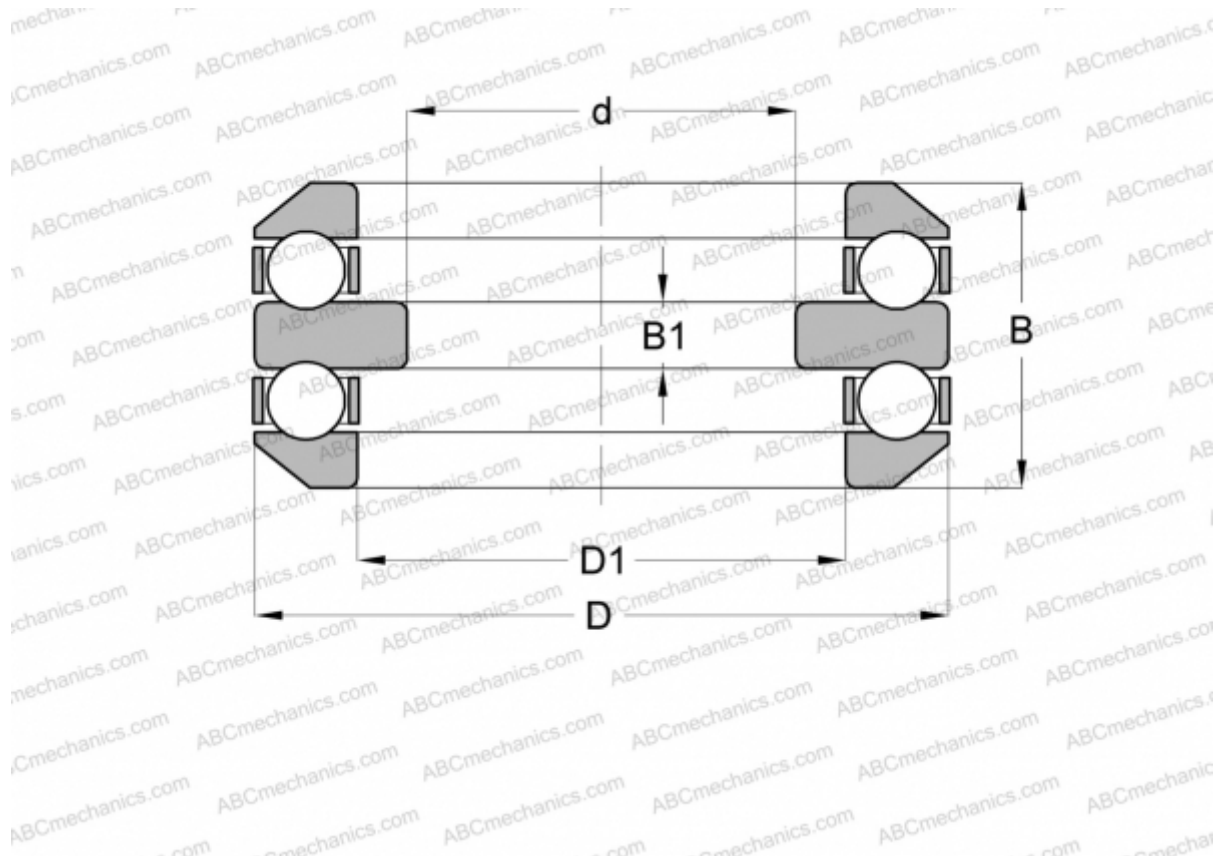

## 54238-MP FAG

Thrust ball bearings

TYPE: Ball bearings, Thrust ball bearing, Double direction, With spherical housing locating washer, separable

### Technical specification

#### DIMENSIONS, MM

$d$	160,000
$D$	270,000
$D1$	194,700
$B$	116,400
$B1$	24,000

**WEIGHT, KG** 20,000

**MANUFACTURER** [FAG](#)