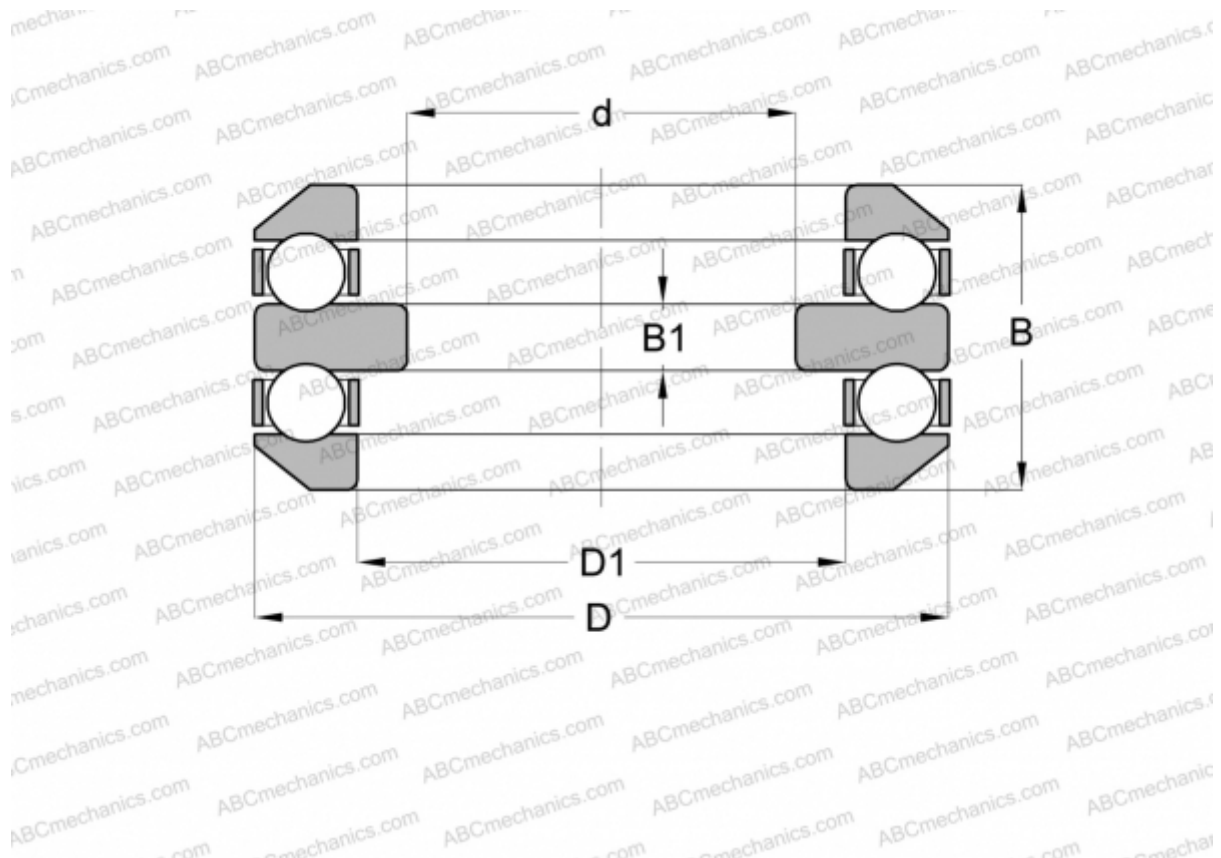

## 54240-MP FAG

Thrust ball bearings

TYPE: Ball bearings, Thrust ball bearing, Double direction, With spherical housing locating washer, separable

### Technical specification

#### DIMENSIONS, MM

d	170,000
D	280,000
D1	204,000
B	115,600
B1	24,000

**WEIGHT, KG** 20,970

**MANUFACTURER** [FAG](#)