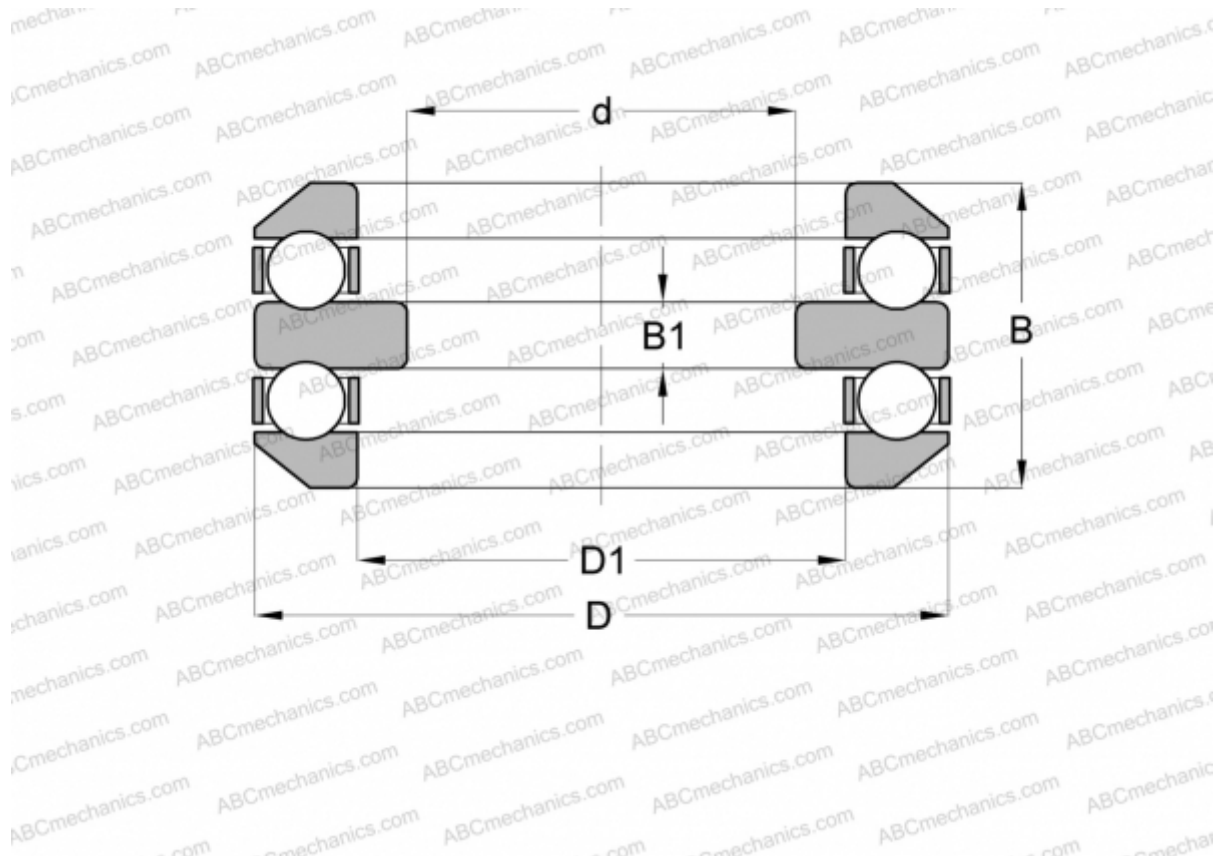

54244-MP FAG

Thrust ball bearings

TYPE: Ball bearings, Thrust ball bearing, Double direction, With spherical housing locating washer, separable

Technical specification

DIMENSIONS, MM

d	190,000
D	300,000
D1	224,000
B	115,200
B1	24,000