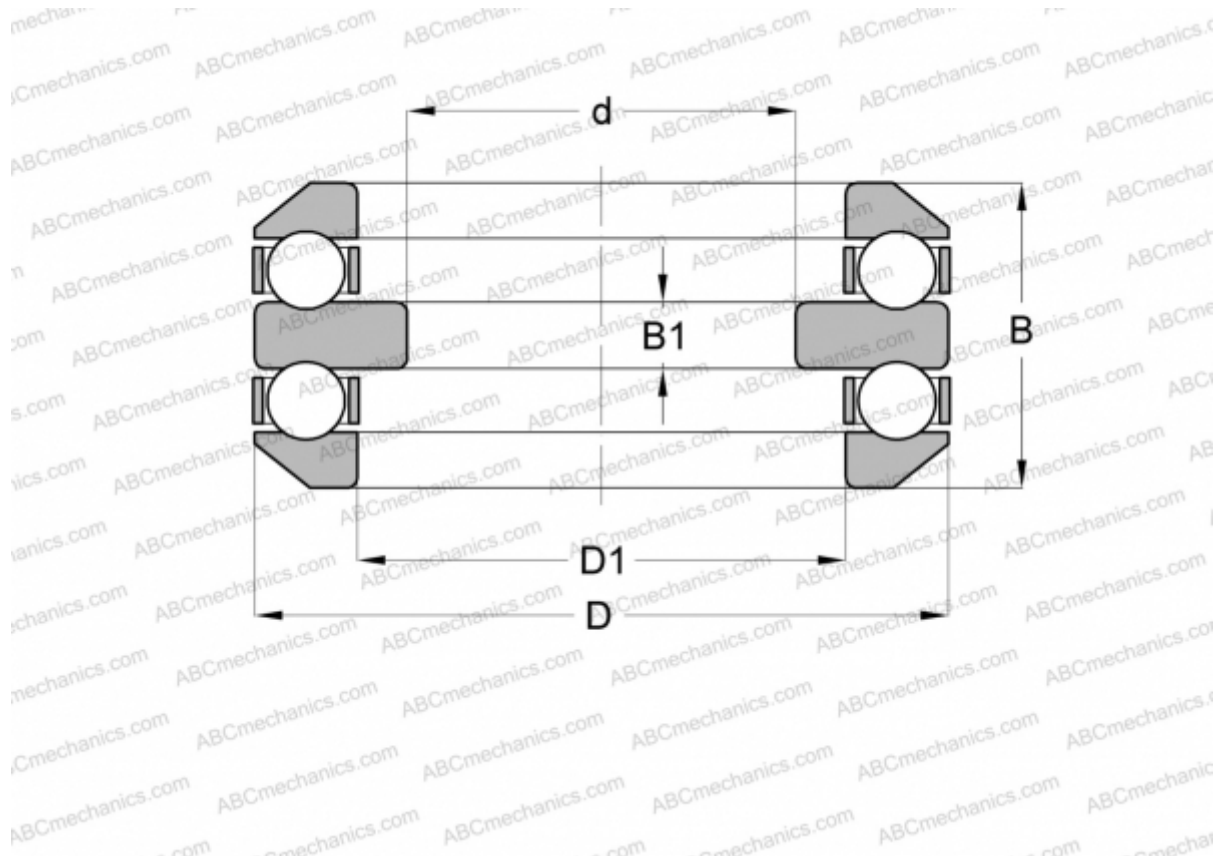

54305 FAG

Thrust ball bearings

TYPE: Ball bearings, Thrust ball bearing, Double direction, With spherical housing locating washer, separable

Technical specification

DIMENSIONS, MM

| | |
|----|--------|
| d | 20,000 |
| D | 52,000 |
| D1 | 27,000 |
| B | 37,600 |
| B1 | 8,000 |