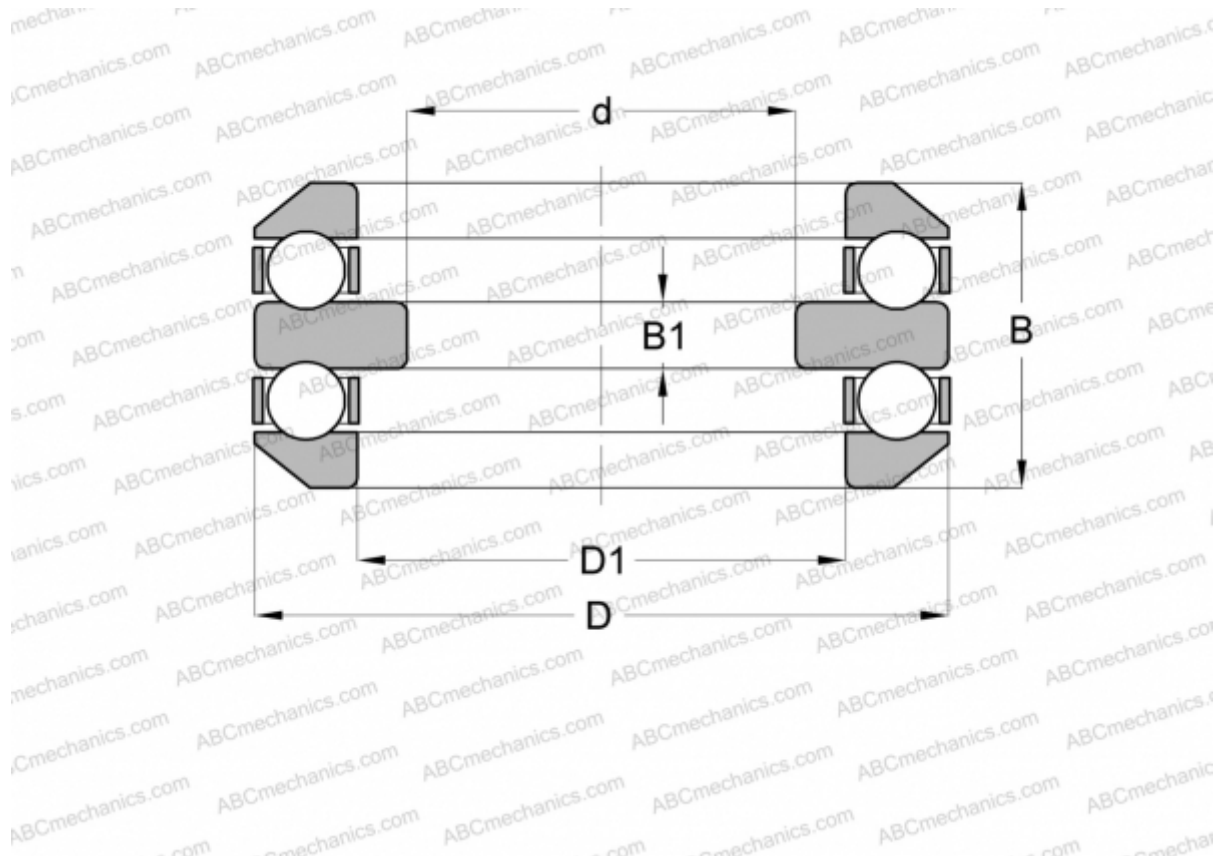

54309 FAG

Thrust ball bearings

TYPE: Ball bearings, Thrust ball bearing, Double direction, With spherical housing locating washer, separable

Technical specification

DIMENSIONS, MM

d	35,000
D	85,000
D1	47,000
B	56,200
B1	12,000

WEIGHT, KG 1,280

MANUFACTURER [FAG](#)