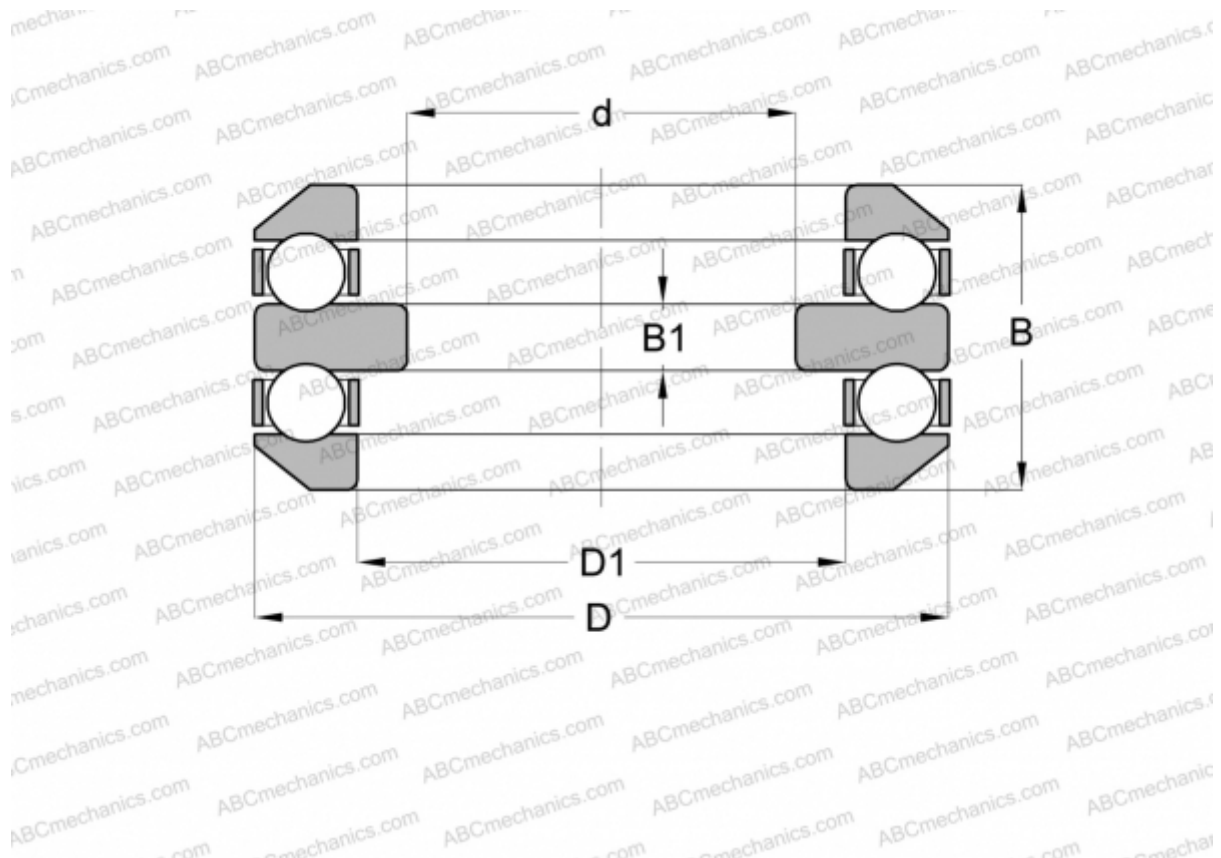

54310 FAG

Thrust ball bearings

TYPE: Ball bearings, Thrust ball bearing, Double direction, With spherical housing locating washer, separable

Technical specification

DIMENSIONS, MM

d	40,000
D	95,000
D1	52,000
B	64,600
B1	14,000

WEIGHT, KG 1,840

MANUFACTURER [FAG](#)