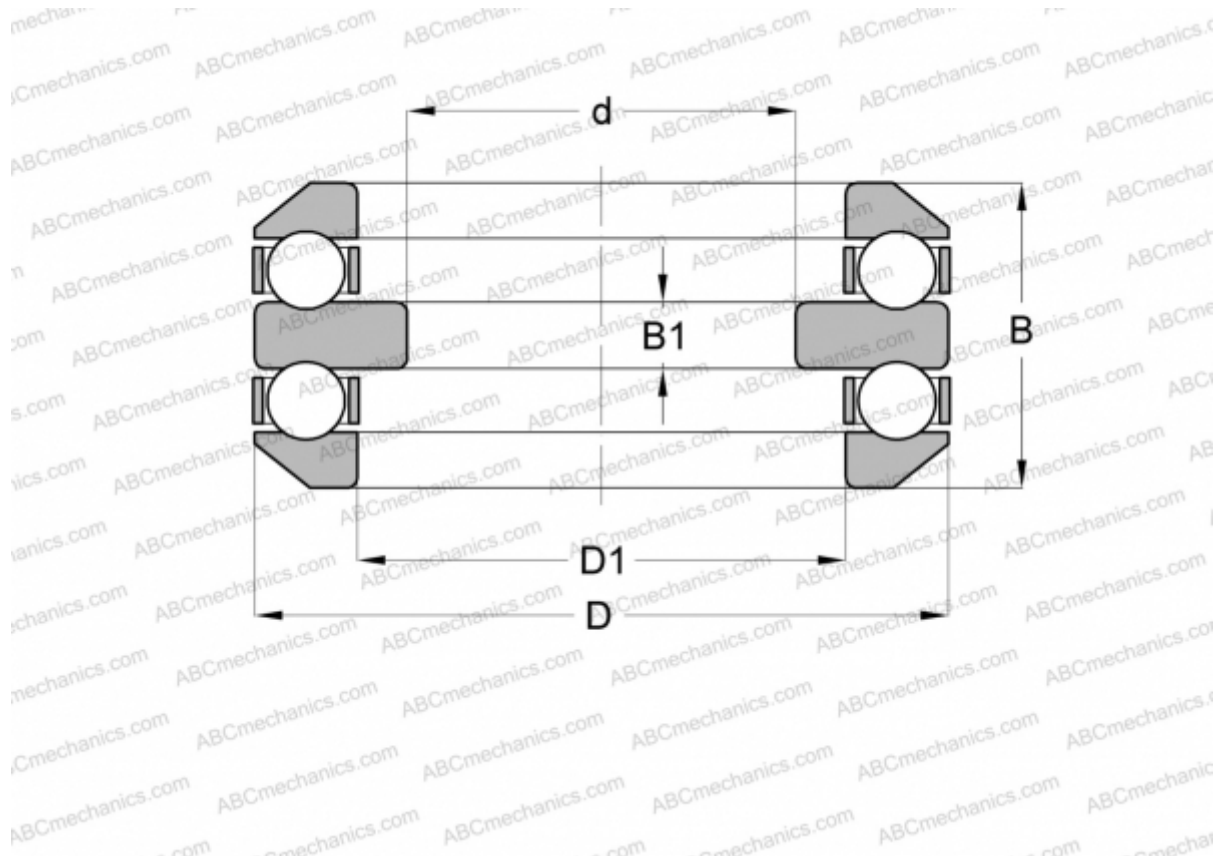

## 54312 FAG

Thrust ball bearings

TYPE: Ball bearings, Thrust ball bearing, Double direction, With spherical housing locating washer, separable

### Technical specification

#### DIMENSIONS, MM

d	50,000
D	110,000
D1	62,000
B	70,600
B1	15,000

**WEIGHT, KG** 2,590

**MANUFACTURER** [FAG](#)