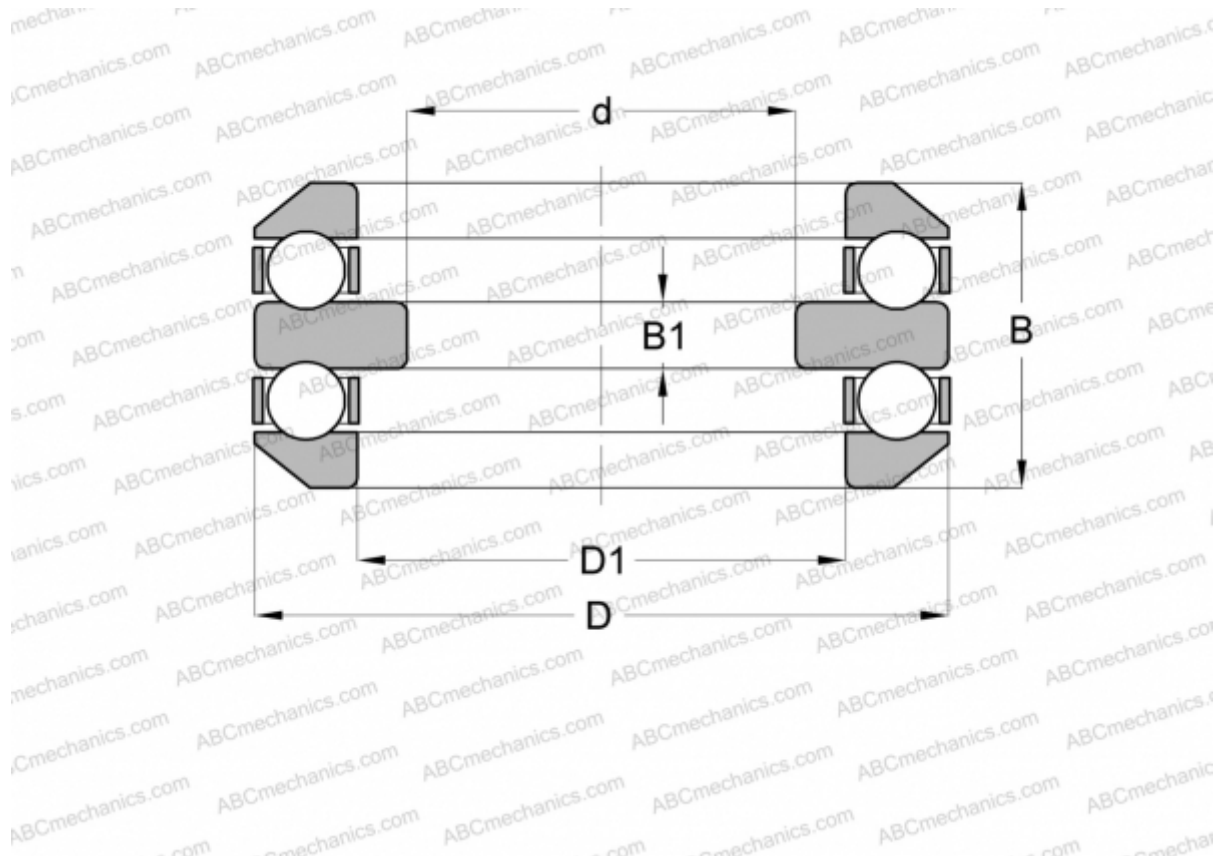

54313 FAG

Thrust ball bearings

TYPE: Ball bearings, Thrust ball bearing, Double direction, With spherical housing locating washer, separable

Technical specification

DIMENSIONS, MM

d	50,000
D	115,000
D1	67,000
B	70,600
B1	15,000

WEIGHT, KG 2,980

MANUFACTURER [FAG](#)