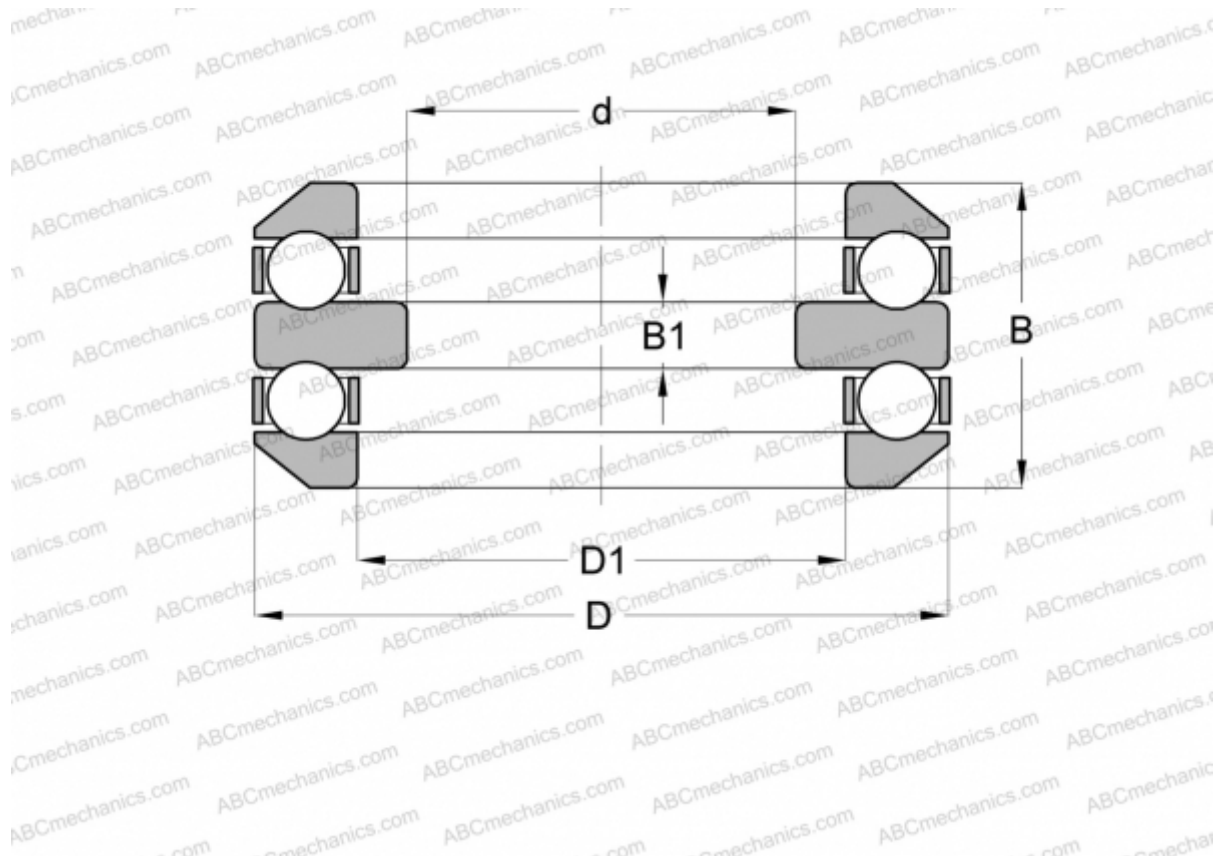

54314 FAG

Thrust ball bearings

TYPE: Ball bearings, Thrust ball bearing, Double direction, With spherical housing locating washer, separable

Technical specification

DIMENSIONS, MM

d	55,000
D	125,000
D1	72,000
B	80,400
B1	16,000

WEIGHT, KG 3,770

MANUFACTURER [FAG](#)