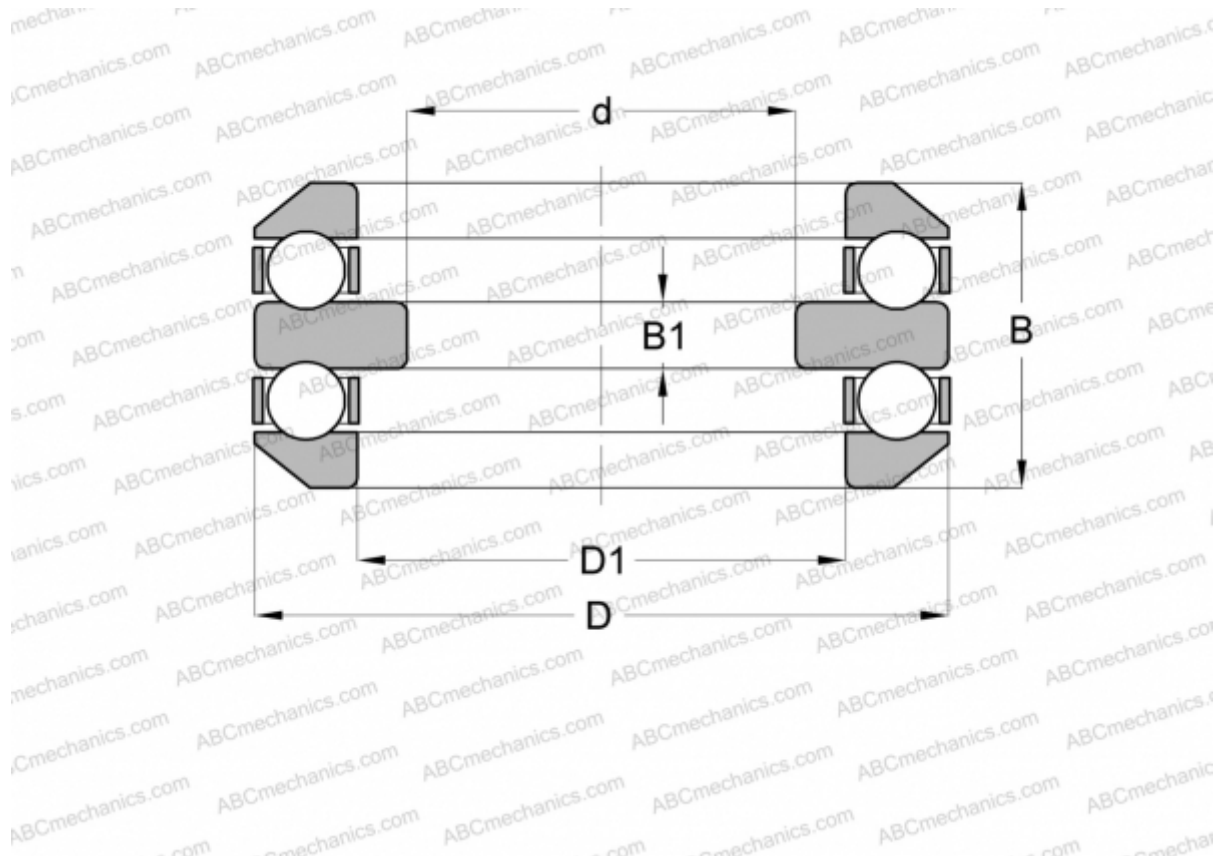

54315 FAG

Thrust ball bearings

TYPE: Ball bearings, Thrust ball bearing, Double direction, With spherical housing locating washer, separable

Technical specification

DIMENSIONS, MM

d	60,000
D	135,000
D1	77,000
B	87,200
B1	18,000

WEIGHT, KG 4,980

MANUFACTURER [FAG](#)