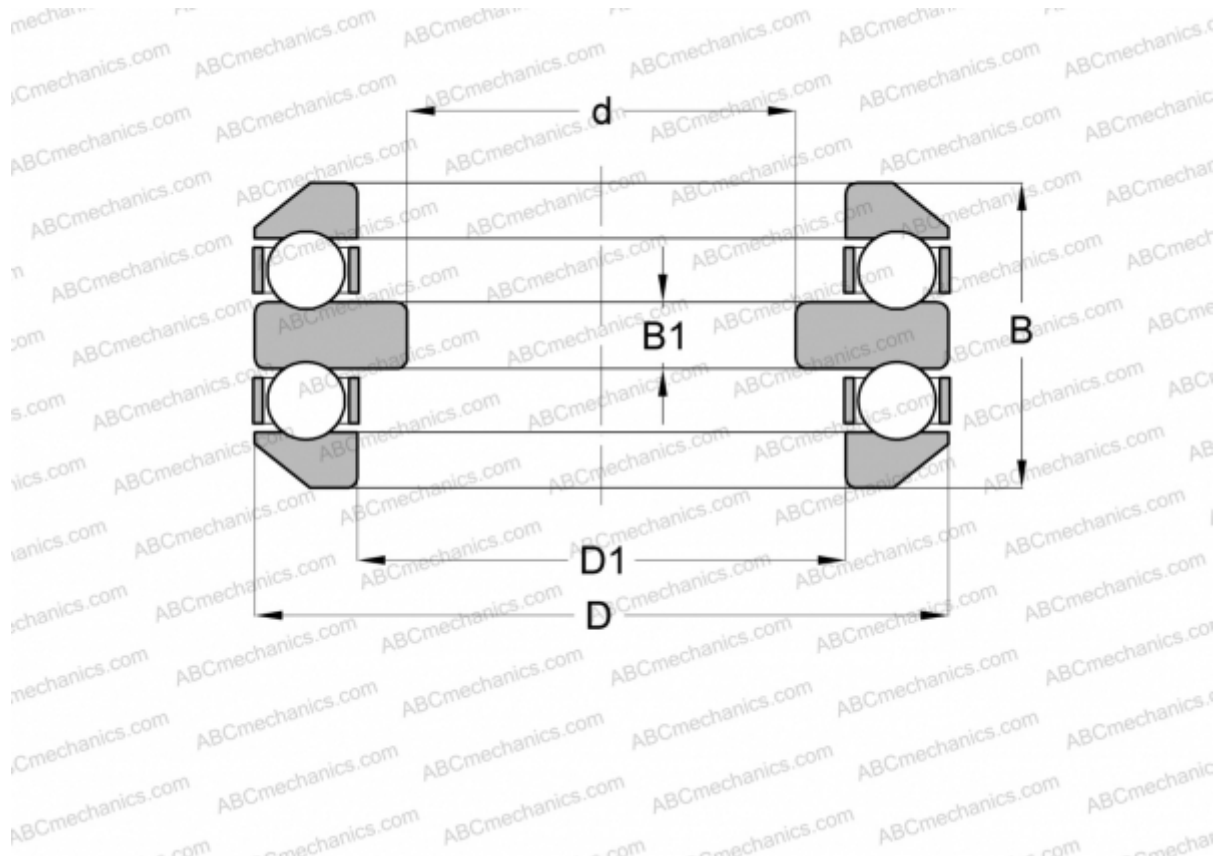

## 54317 FAG

Thrust ball bearings

TYPE: Ball bearings, Thrust ball bearing, Double direction, With spherical housing locating washer, separable

### Technical specification

#### DIMENSIONS, MM

|    |         |
|----|---------|
| d  | 70,000  |
| D  | 150,000 |
| D1 | 88,000  |
| B  | 95,200  |
| B1 | 19,000  |

**WEIGHT, KG** 6,410

**MANUFACTURER** [FAG](#)