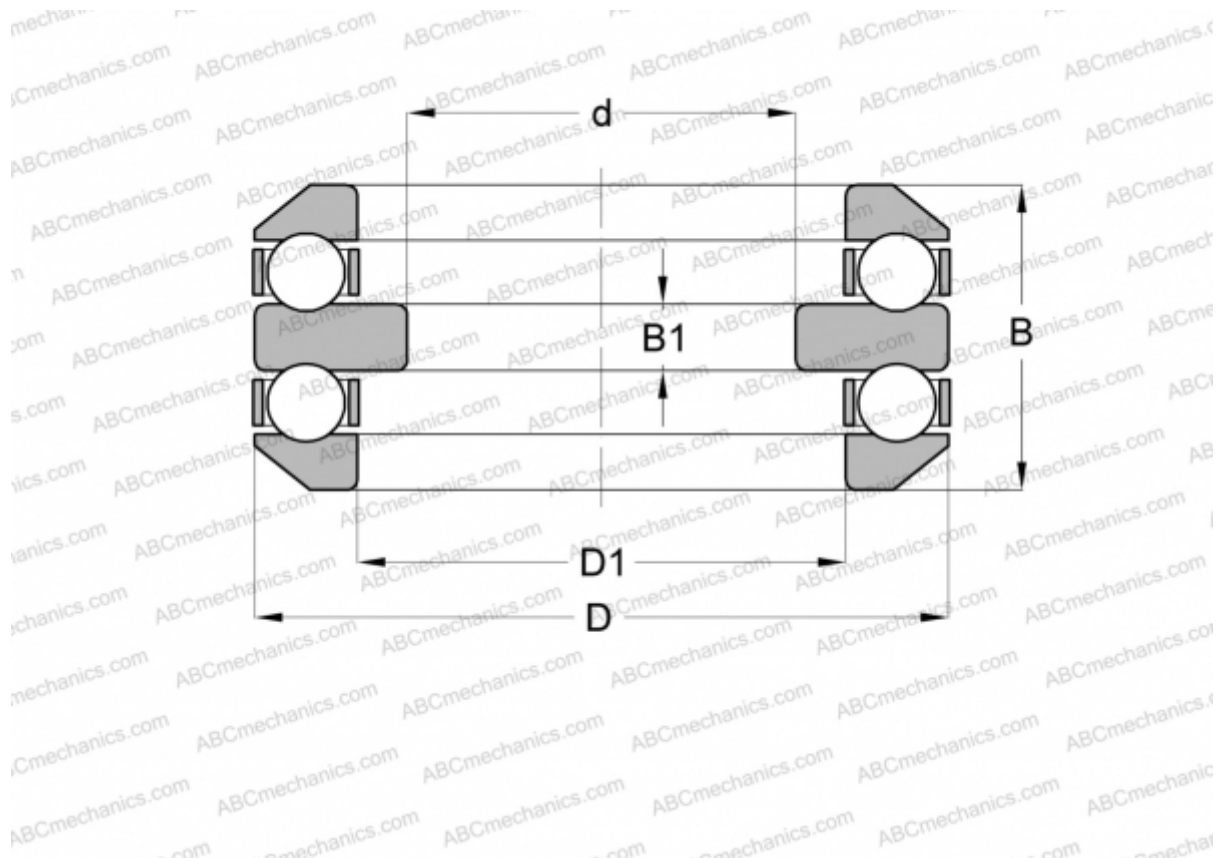

54320 FAG

Thrust ball bearings

TYPE: Ball bearings, Thrust ball bearing, Double direction, With spherical housing locating washer, separable

Technical specification

DIMENSIONS, MM

d	85,000
D	170,000
D1	103,000
B	105,400
B1	21,000

WEIGHT, KG 8,930

MANUFACTURER [FAG](#)