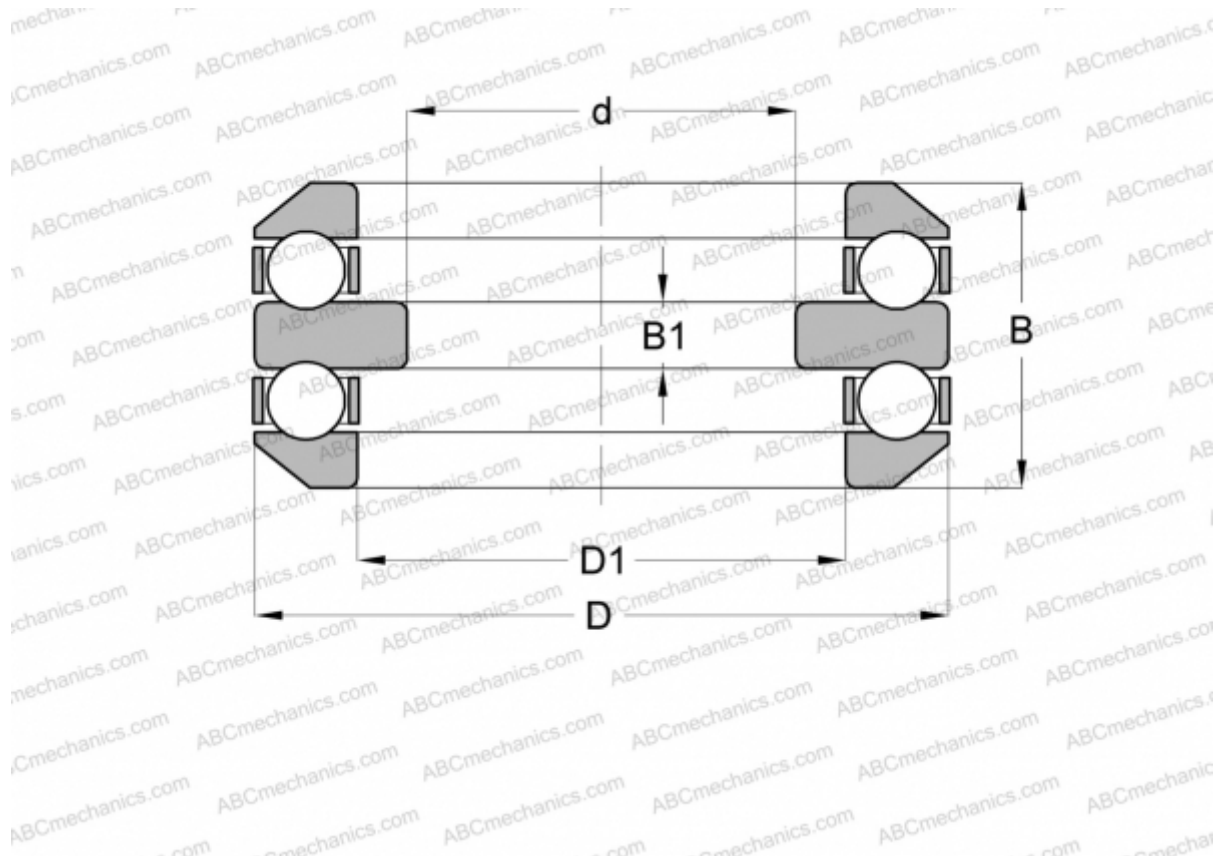

54322-MP FAG

Thrust ball bearings

TYPE: Ball bearings, Thrust ball bearing, Double direction, With spherical housing locating washer, separable

Technical specification

DIMENSIONS, MM

| | |
|----|---------|
| d | 95,000 |
| D | 190,000 |
| D1 | 113,000 |
| B | 118,400 |
| B1 | 24,000 |

WEIGHT, KG 13,700

MANUFACTURER [FAG](#)