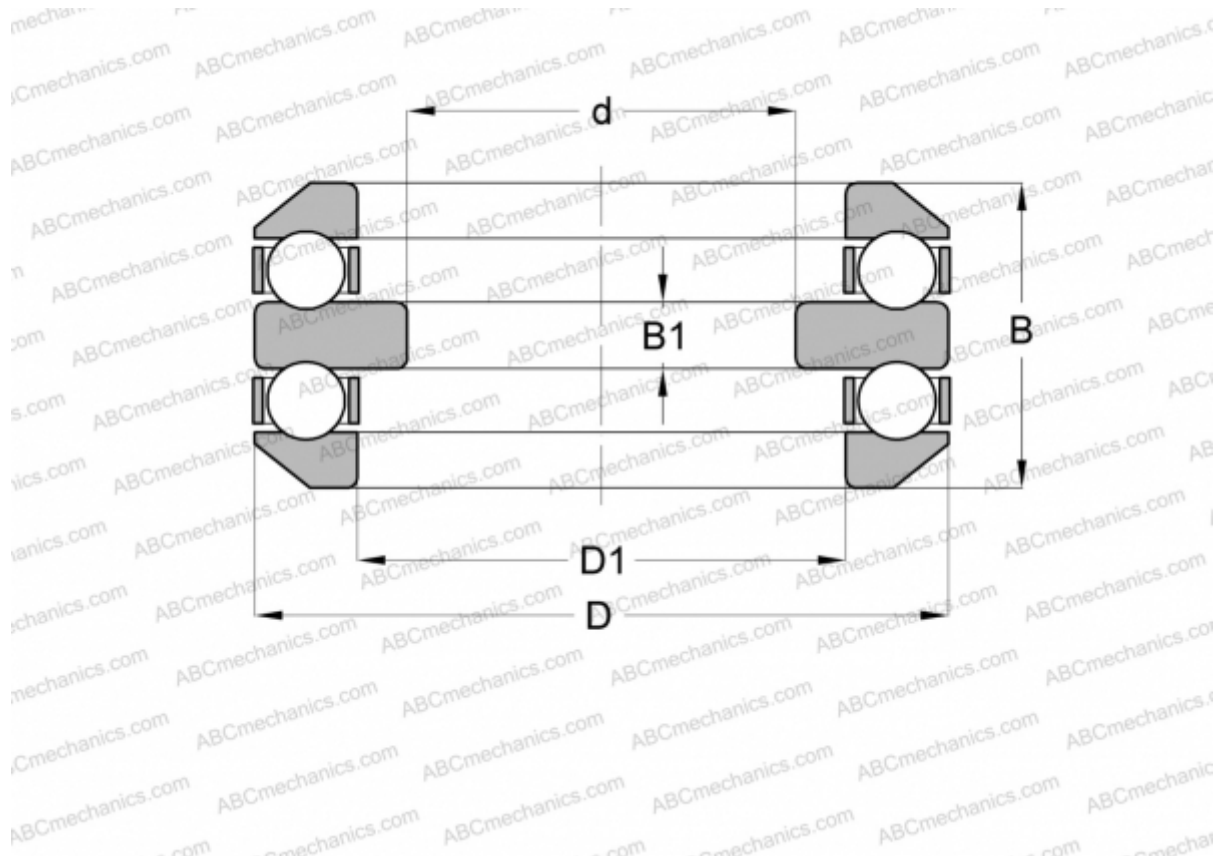

54324-MP FAG

Thrust ball bearings

TYPE: Ball bearings, Thrust ball bearing, Double direction, With spherical housing locating washer, separable

Technical specification

DIMENSIONS, MM

d	100,000
D	210,000
D1	123,000
B	131,200
B1	27,000

WEIGHT, KG 18,800

MANUFACTURER [FAG](#)