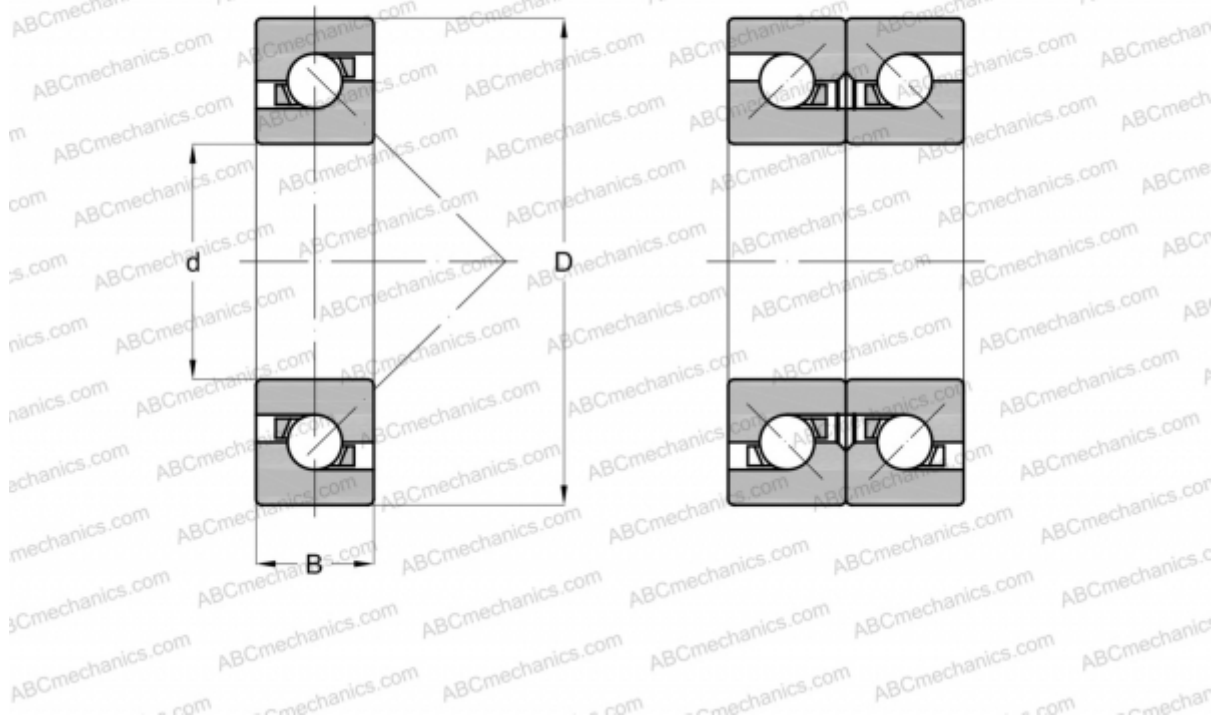

## 90BAR10S TYNDBLP4A NSK

Axial angular contact ball bearing

TYPE: Ball bearings, Axial angular contact ball bearing, Single direction, Contact angle 30°, High speed, duplex, light preload (NSK)

### Technical specification

#### DIMENSIONS, MM

d	90,000
D	140,000
B	22,500

**WEIGHT, KG** 1,198

**MANUFACTURER** [NSK](#)