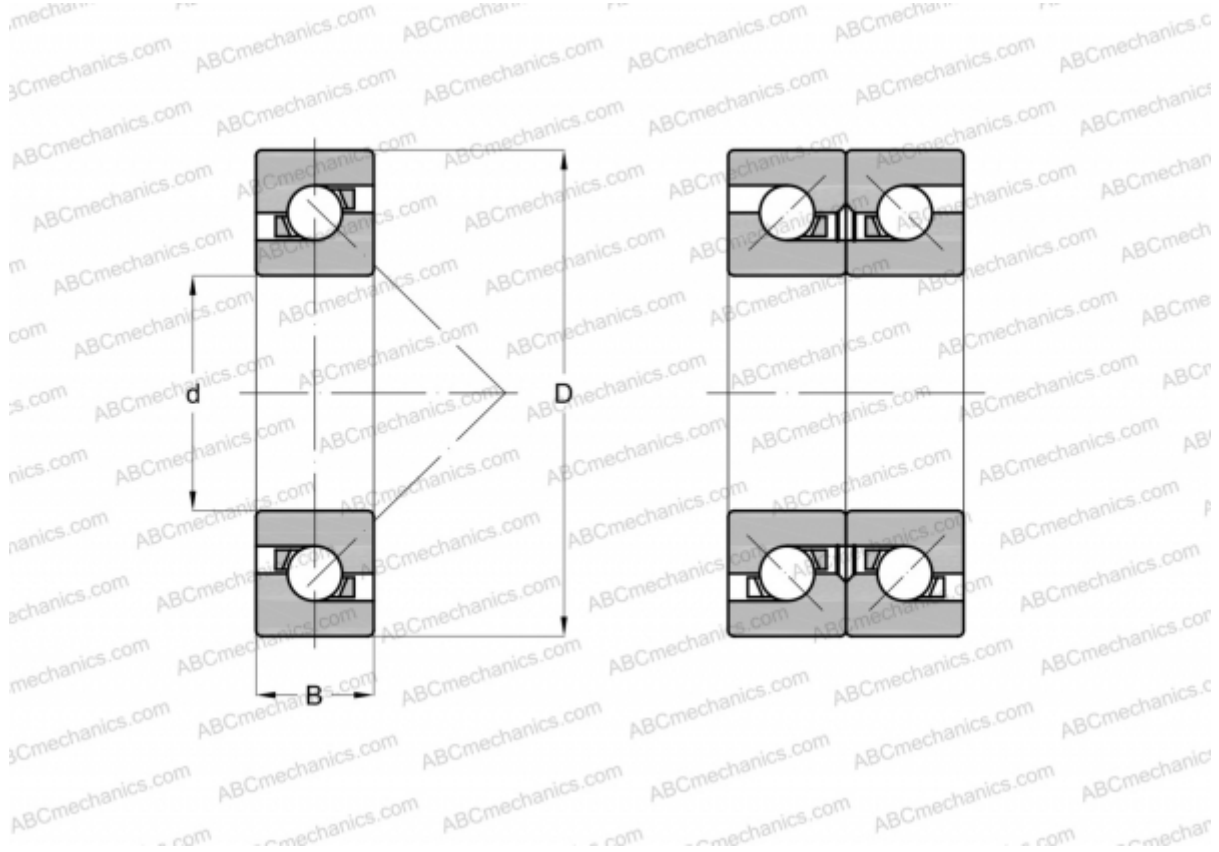

50BAR10S TYNDBELP4A NSK

TYPE: Ball bearings, Axial angular contact ball bearing, Single direction, Contact angle 30°, High speed, duplex, extra light preload (NSK)

Technical specification

DIMENSIONS, MM

d	50,000
D	80,000
B	14,250

WEIGHT, KG 0,272

MANUFACTURER [NSK](#)