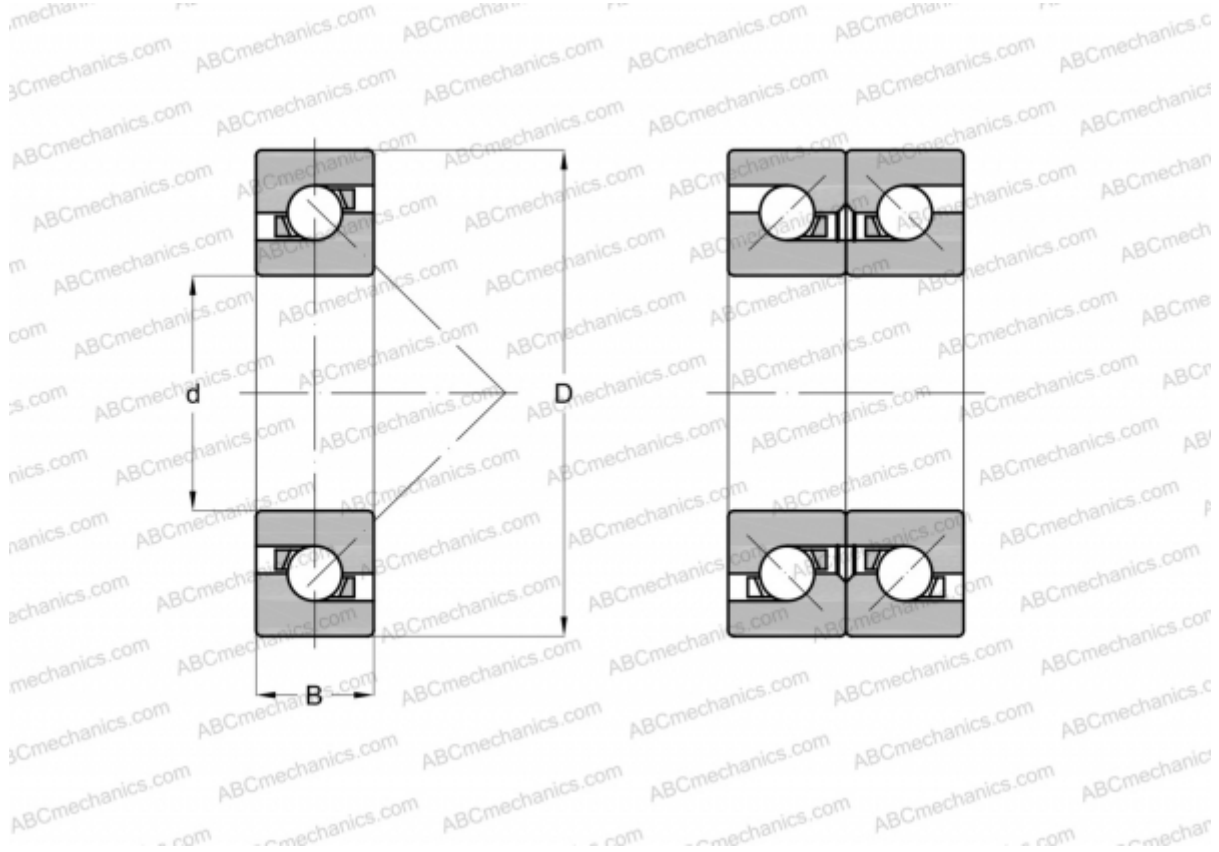

## 55BAR10S TYNDBELP4A NSK

TYPE: Ball bearings, Axial angular contact ball bearing, Single direction, Contact angle 30°, High speed, duplex, extra light preload (NSK)

### Technical specification

#### DIMENSIONS, MM

d	55,000
D	90,000
B	16,500

**WEIGHT, KG** 0,412

**MANUFACTURER** [NSK](#)