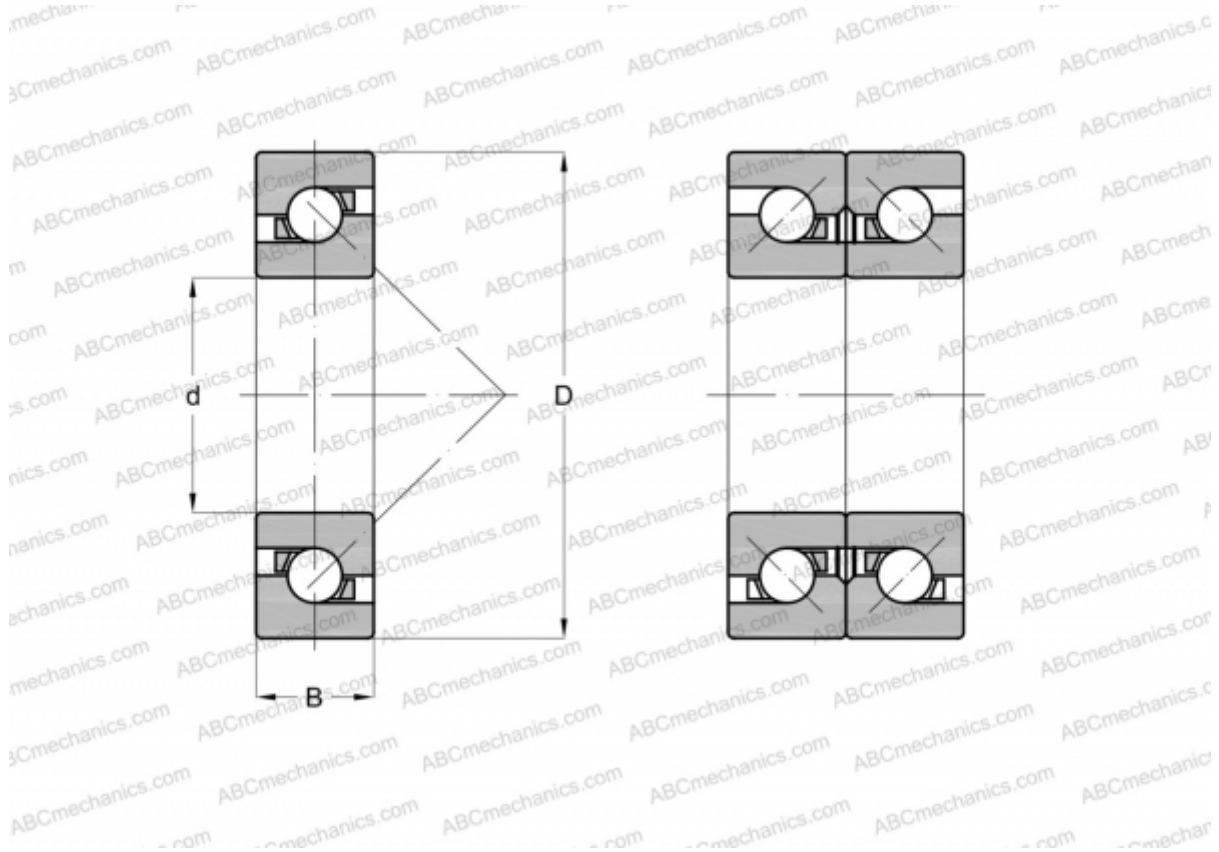

60BAR10S TYNDBELP4A NSK

TYPE: Ball bearings, Axial angular contact ball bearing, Single direction, Contact angle 30°, High speed, duplex, extra light preload (NSK)

Technical specification

DIMENSIONS, MM

| | |
|---|--------|
| d | 60,000 |
| D | 95,000 |
| B | 16,500 |

WEIGHT, KG 0,420

MANUFACTURER [NSK](#)