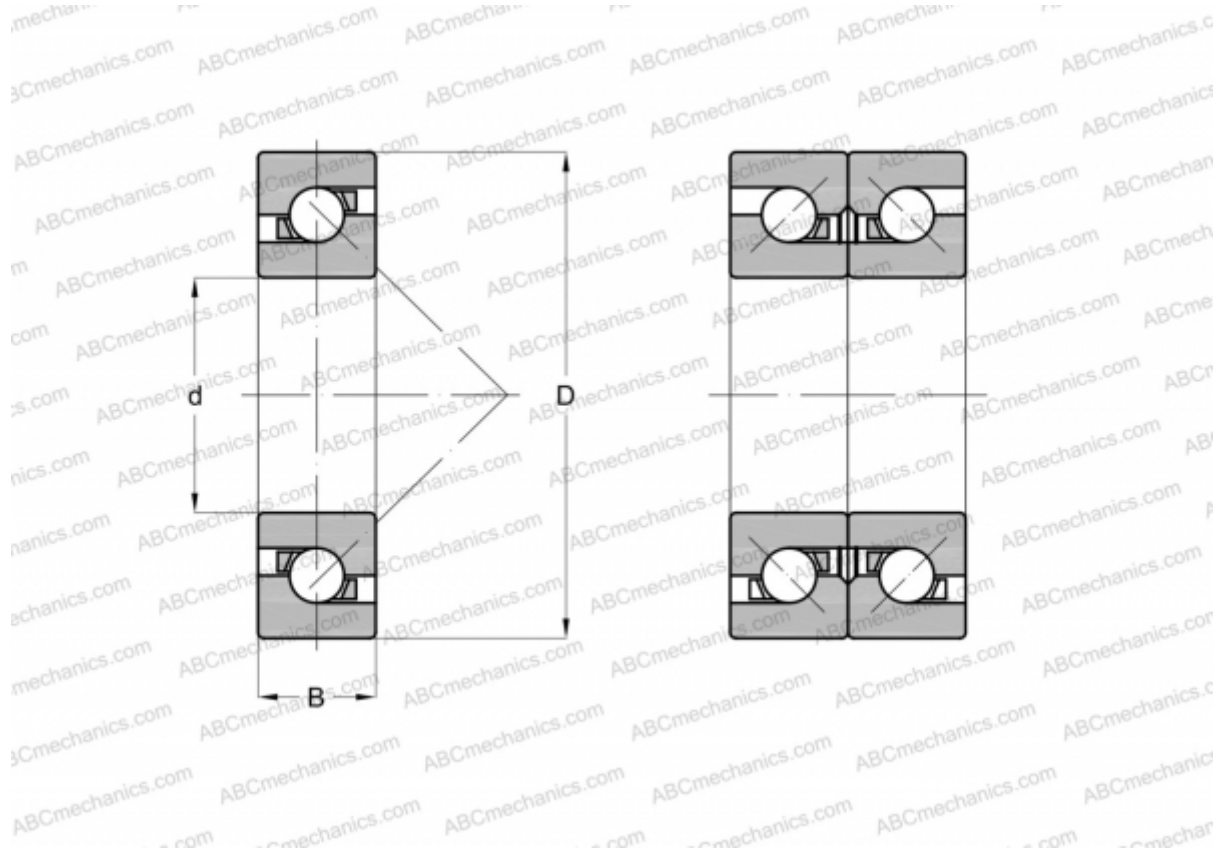

70BAR10S TYNDBELP4A NSK

TYPE: Ball bearings, Axial angular contact ball bearing, Single direction, Contact angle 30°, High speed, duplex, extra light preload (NSK)

Technical specification

DIMENSIONS, MM

d	70,000
D	110,000
B	18,000

WEIGHT, KG 0,601

MANUFACTURER [NSK](#)