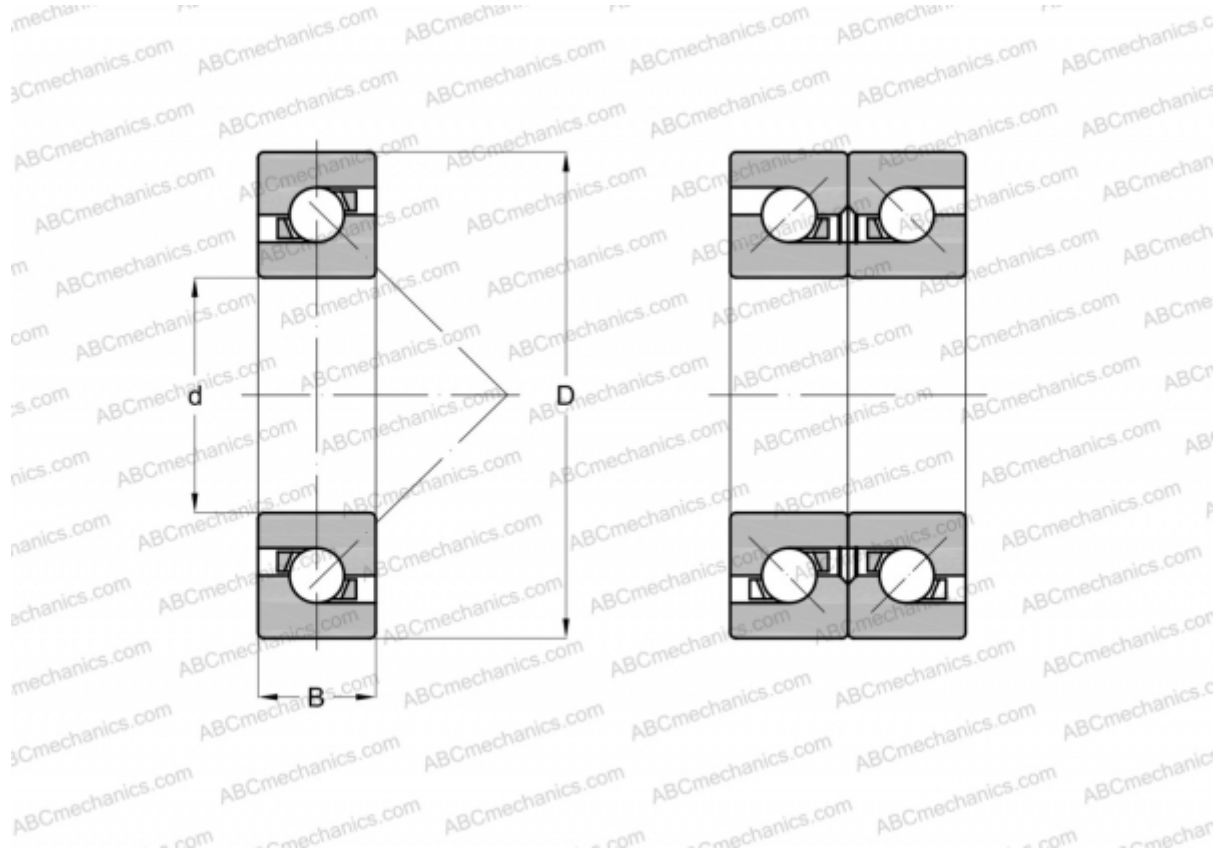

75BAR10S TYNDBELP4A NSK

TYPE: Ball bearings, Axial angular contact ball bearing, Single direction, Contact angle 30°, High speed, duplex, extra light preload (NSK)

Technical specification

DIMENSIONS, MM

d	75,000
D	115,000
B	18,000

WEIGHT, KG 0,634

MANUFACTURER [NSK](#)