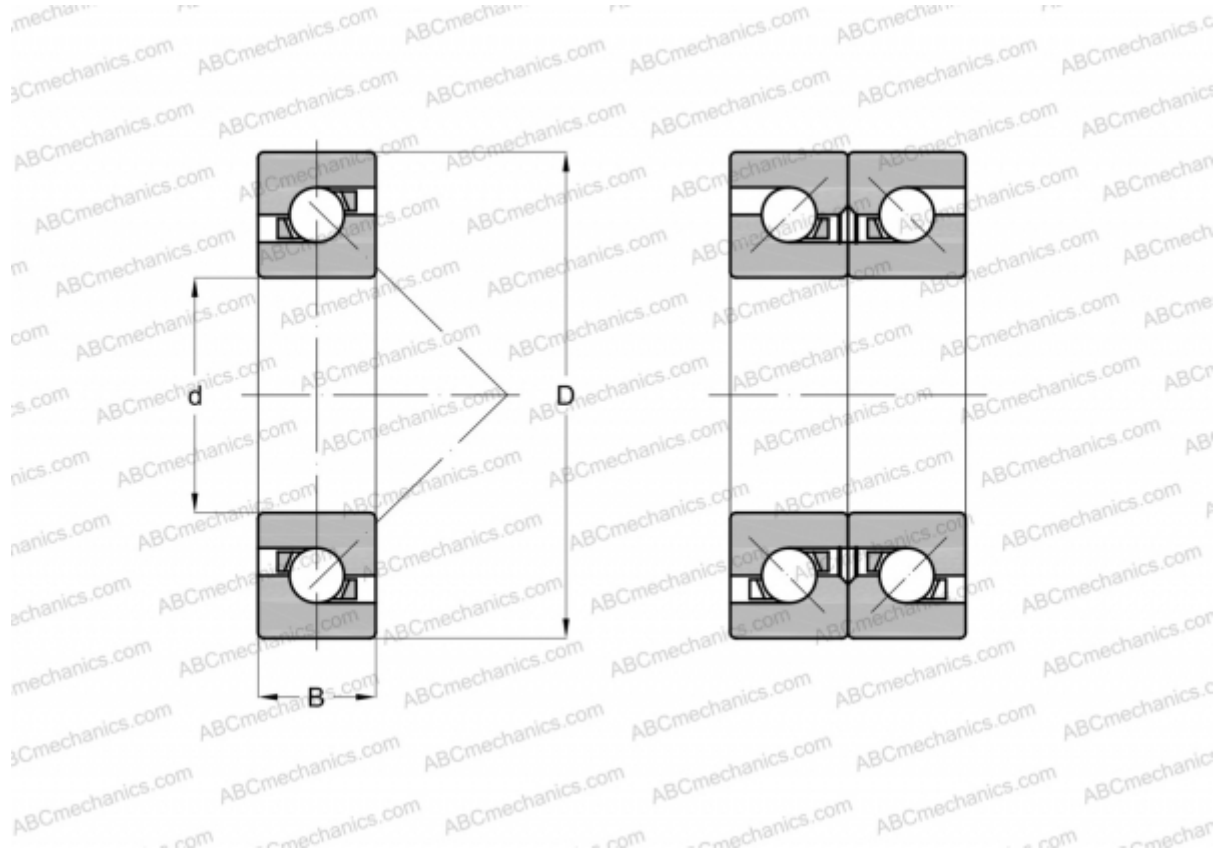

## 85BAR10S TYNDBELP4A NSK

TYPE: Ball bearings, Axial angular contact ball bearing, Single direction, Contact angle 30°, High speed, duplex, extra light preload (NSK)

### Technical specification

#### DIMENSIONS, MM

d	85,000
D	130,000
B	20,250

**WEIGHT, KG** 0,971

**MANUFACTURER** [NSK](#)