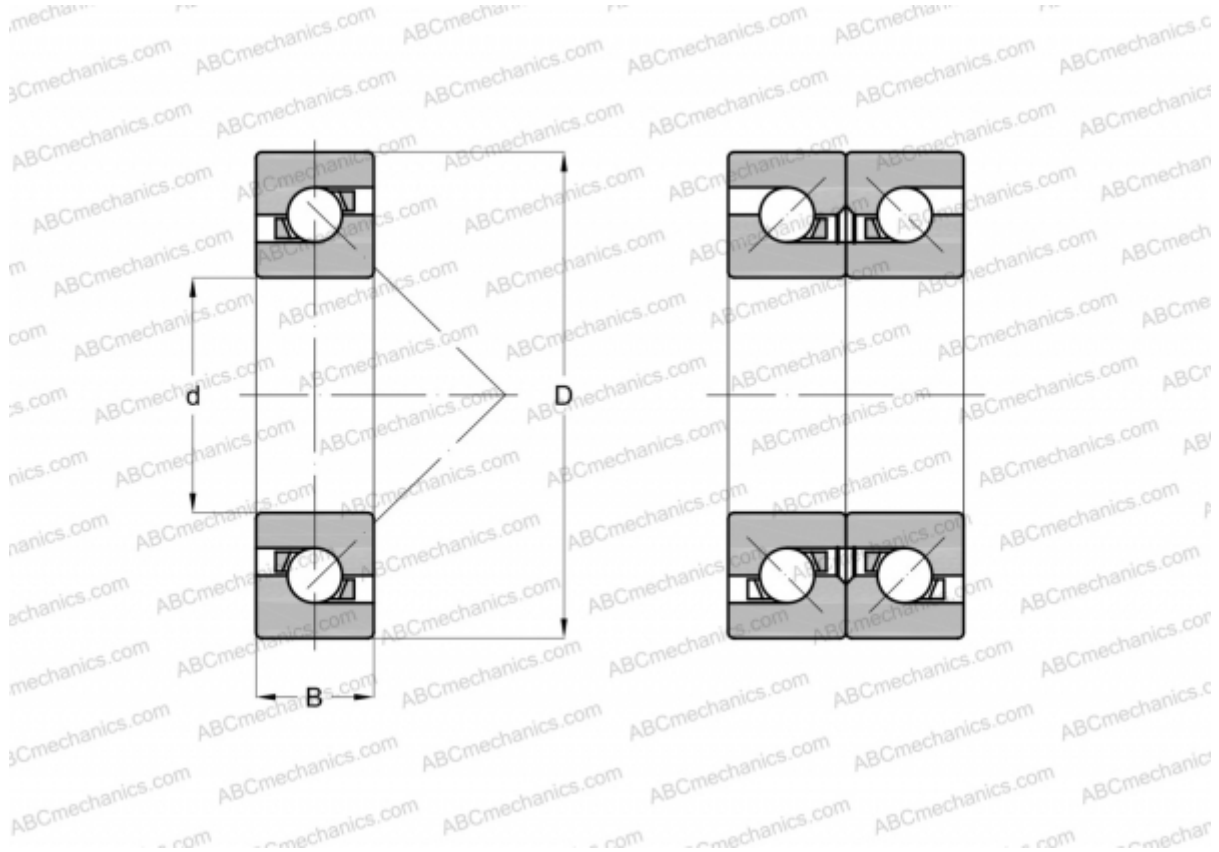

90BAR10S TYNDBELP4A NSK

TYPE: Ball bearings, Axial angular contact ball bearing, Single direction, Contact angle 30°, High speed, duplex, extra light preload (NSK)

Technical specification

DIMENSIONS, MM

| | |
|---|---------|
| d | 90,000 |
| D | 140,000 |
| B | 22,500 |

WEIGHT, KG 1,198

MANUFACTURER [NSK](#)