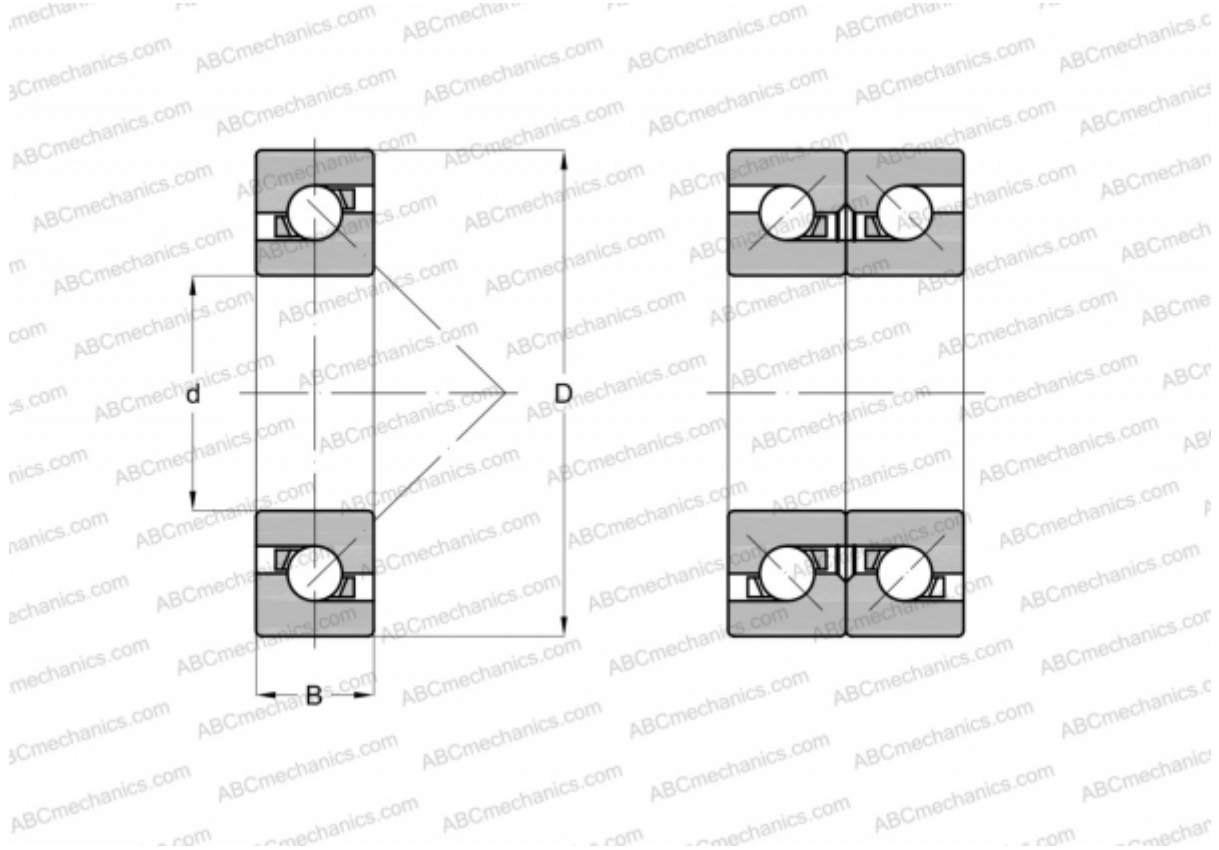

## 95BAR10S TYNDBELP4A NSK

TYPE: Ball bearings, Axial angular contact ball bearing, Single direction, Contact angle 30°, High speed, duplex, extra light preload (NSK)

### Technical specification

#### DIMENSIONS, MM

d	95,000
D	145,000
B	22,500

**WEIGHT, KG** 1,320

**MANUFACTURER** [NSK](#)