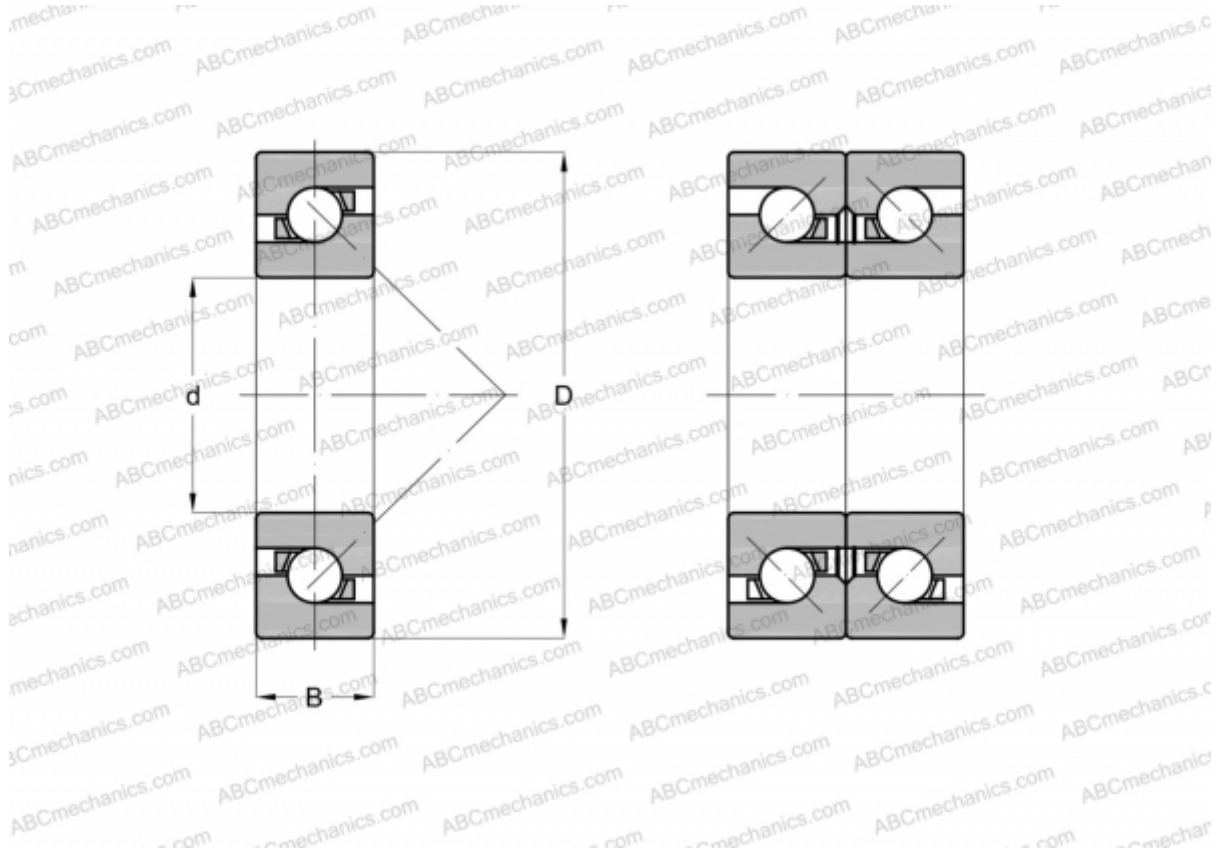

105BAR10S TYNDBELP4A NSK

TYPE: Ball bearings, Axial angular contact ball bearing, Single direction, Contact angle 30°, High speed, duplex, extra light preload (NSK)

Technical specification

DIMENSIONS, MM

d	105,000
D	160,000
B	24,750

WEIGHT, KG 1,740

MANUFACTURER [NSK](#)