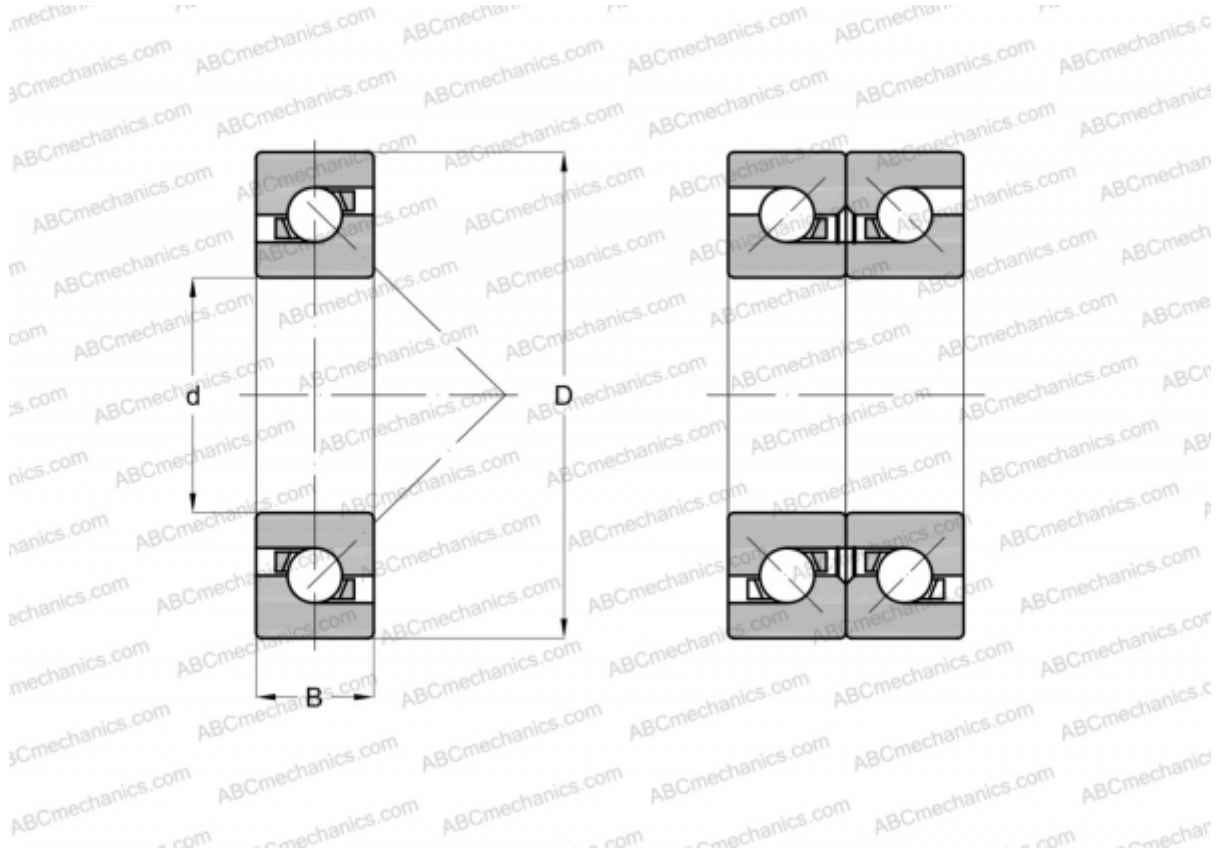

## 120BAR10S TYNDBELP4A NSK

TYPE: Ball bearings, Axial angular contact ball bearing, Single direction, Contact angle 30°, High speed, duplex, extra light preload (NSK)

### Technical specification

#### DIMENSIONS, MM

d	120,000
D	180,000
B	27,000

**WEIGHT, KG** 2,262

**MANUFACTURER** [NSK](#)