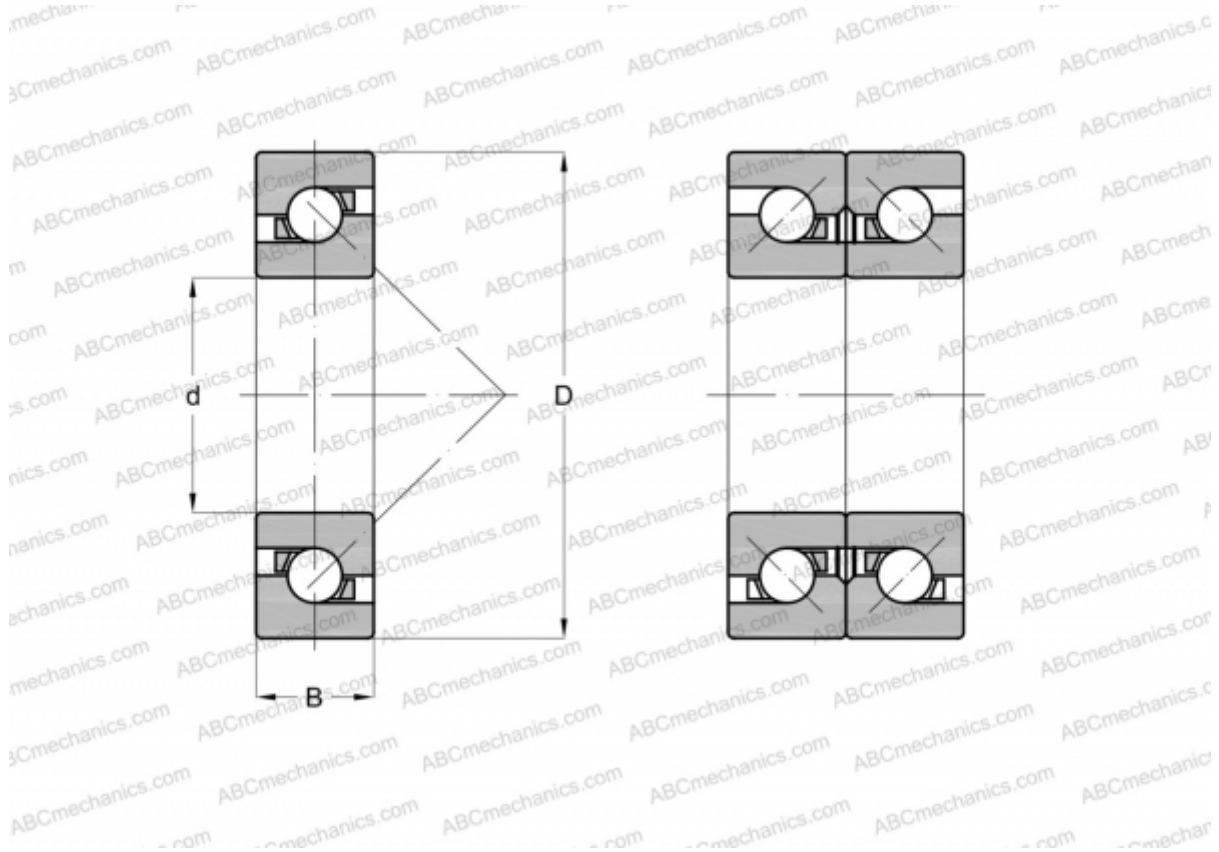

## 130BAR10S TYNDBELP4A NSK

TYPE: Ball bearings, Axial angular contact ball bearing, Single direction, Contact angle 30°, High speed, duplex, extra light preload (NSK)

### Technical specification

#### DIMENSIONS, MM

d	130,000
D	200,000
B	31,500

**WEIGHT, KG** 3,362

**MANUFACTURER** [NSK](#)